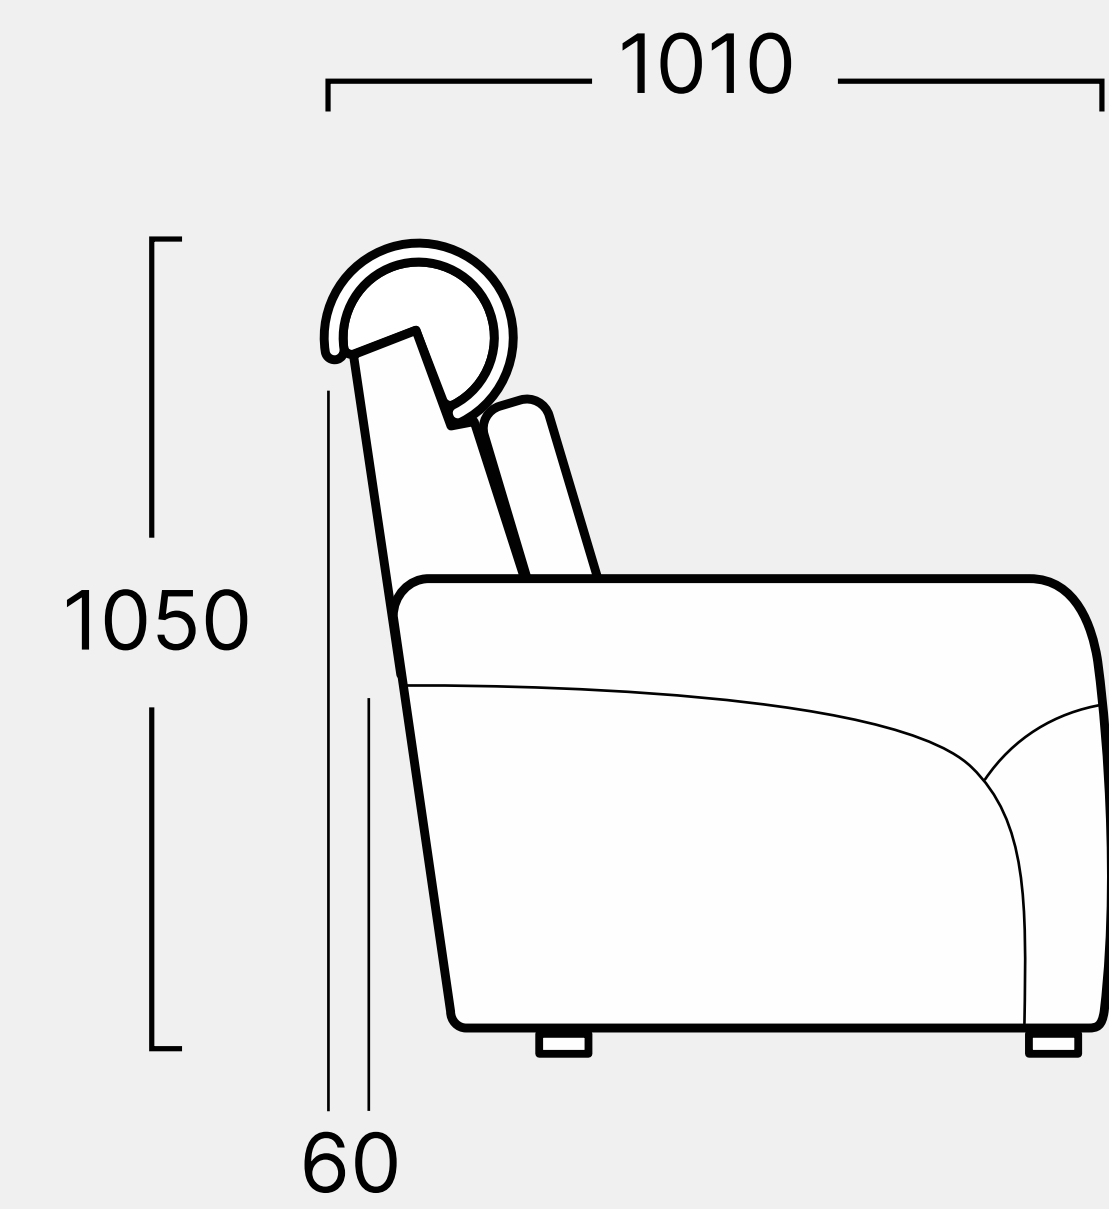

Single

2 Row Straight, Single Arm

2 Row Straight, Console Arm

Love Seat

Upright

Single reclined

Daybed reclined

Daybed non-reclined

Single

Single Arm

Single Wedge

Double Console Arm

Double Wedge Console

CINEMA DECO

Richmond