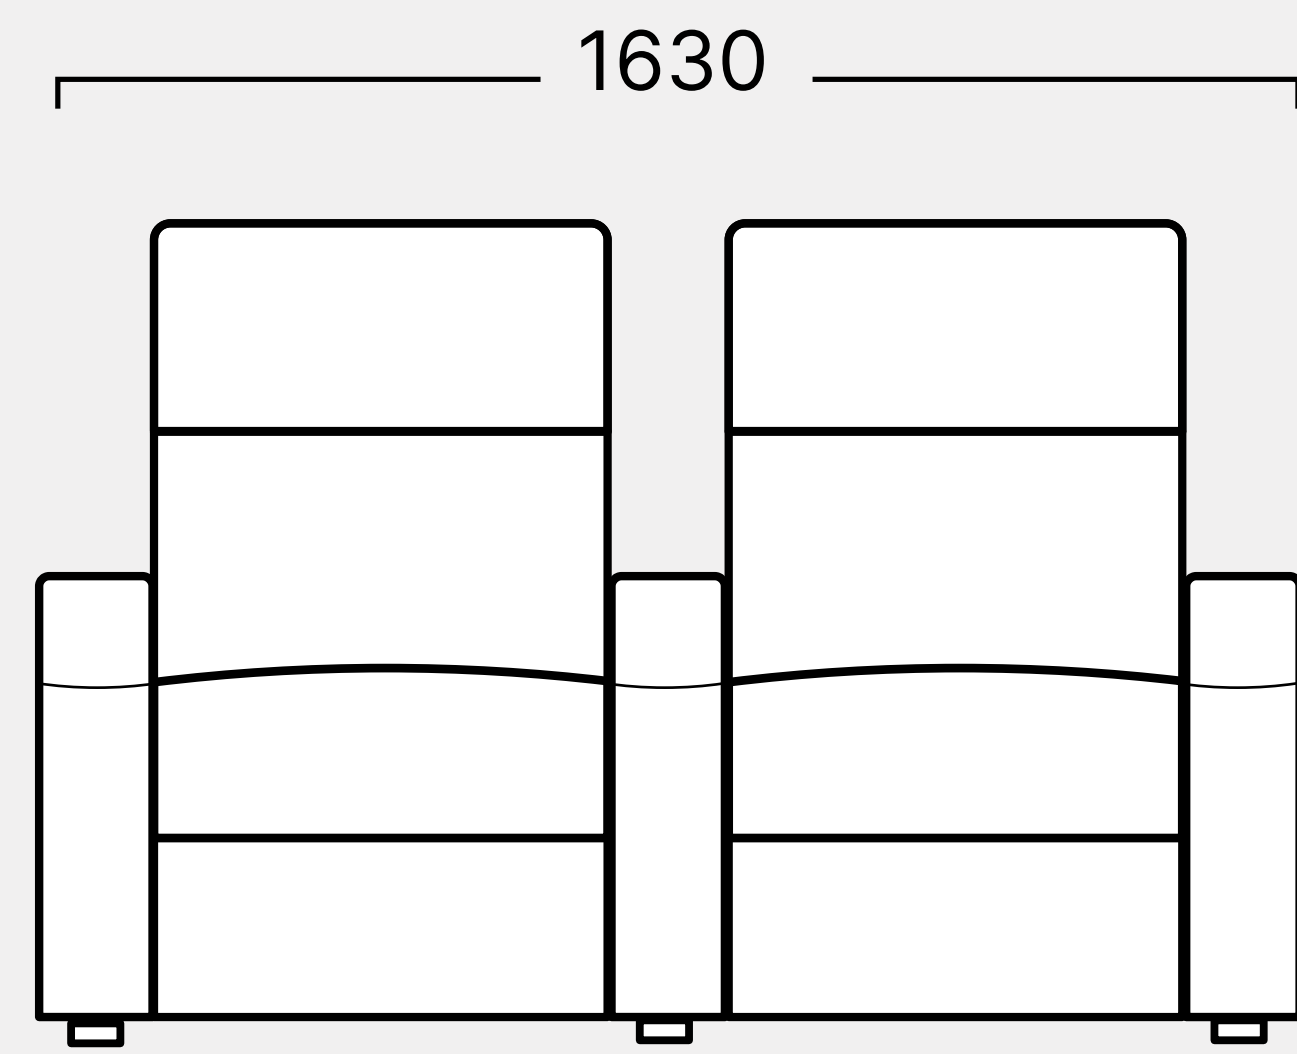

Single

2 Row Straight, Single Arm

2 Row Straight, Console Arm

Love Seat

Upright

Single reclined

Daybed reclined

Daybed non-reclined

Single

Single Arm

Single Wedge

Double Console Arm

Double Wedge Console

CINEMA DECO

Richmond