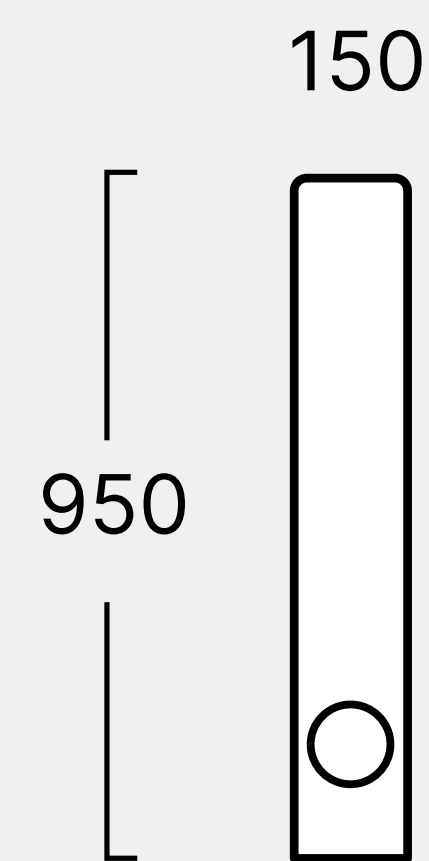

Single

2 Row Straight, Single Arm

2 Row Straight, Console Arm

Love Seat

Upright

Single reclined

Daybed reclined

Daybed non-reclined

Single

Single Arm

Single Wedge

Double Console Arm

Double Wedge Console

CINEMA DECO

Richmond