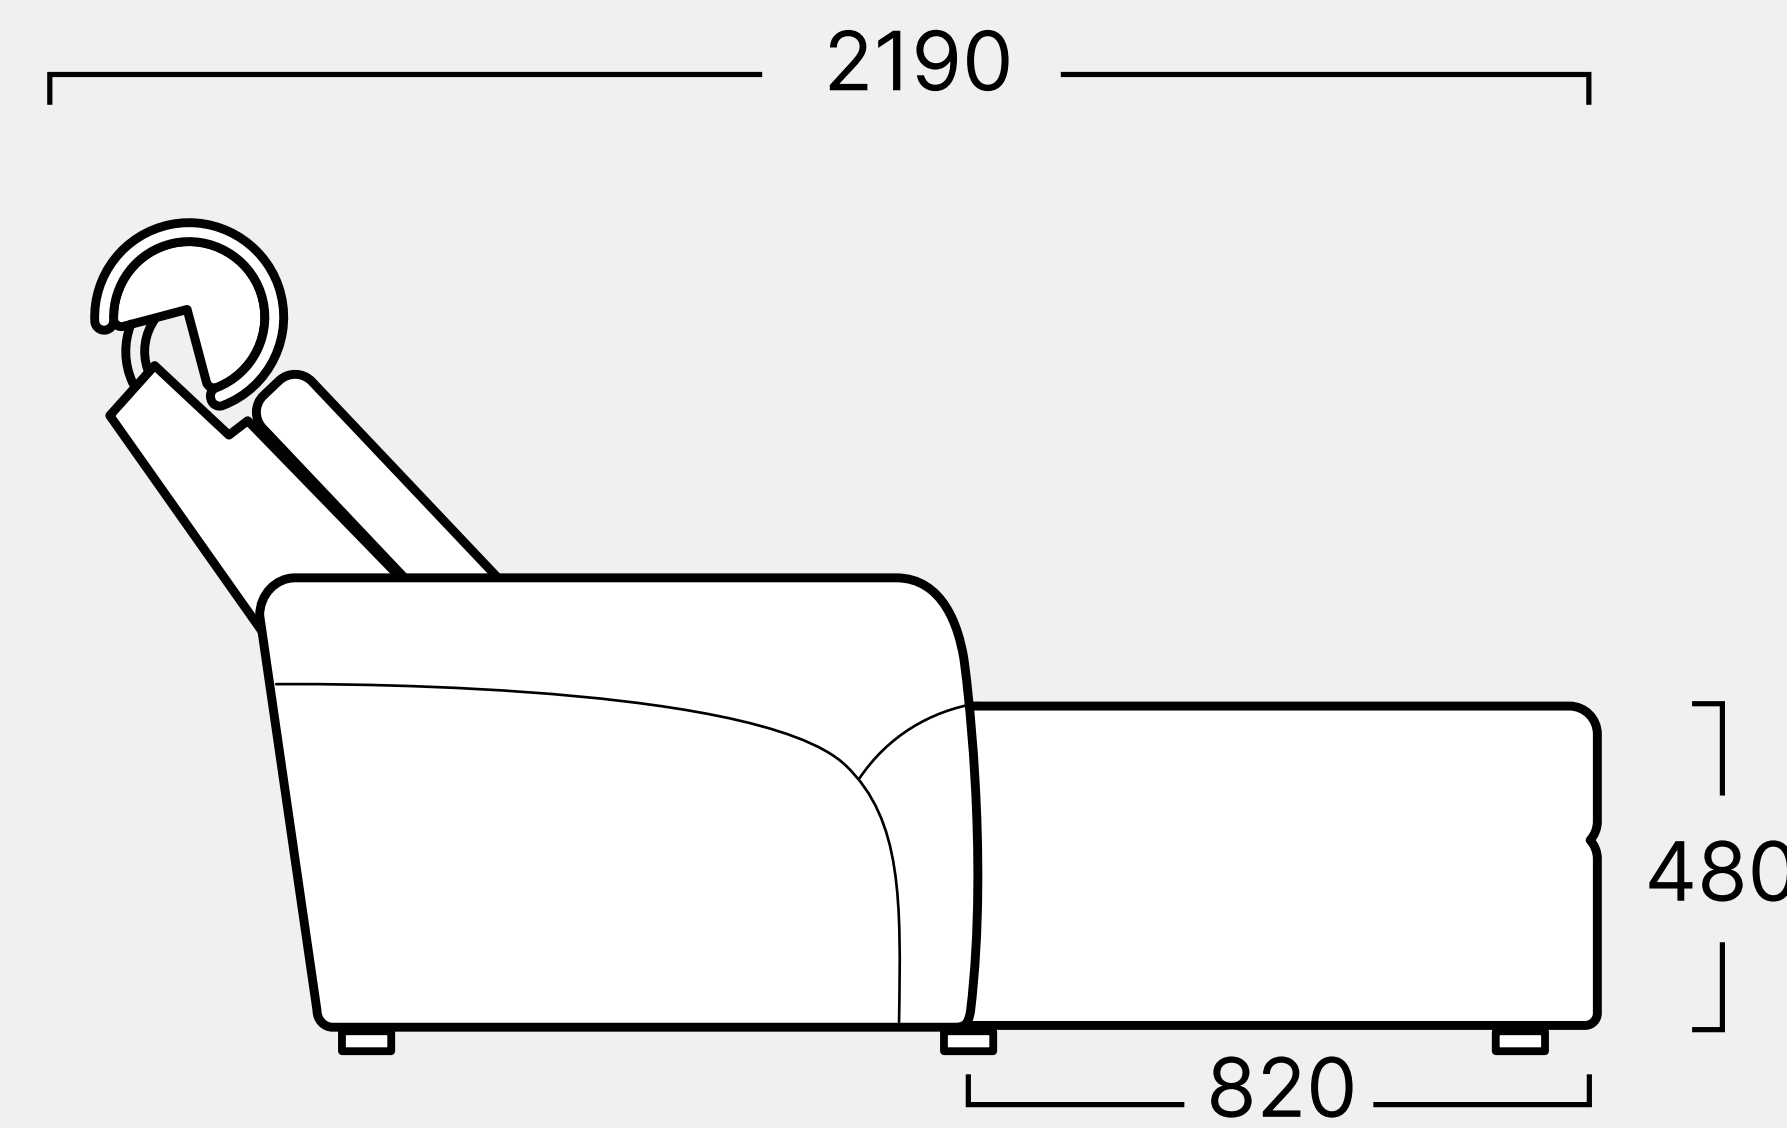

Single

2 Row Straight, Single Arm

2 Row Straight, Console Arm

Love Seat

Upright

Single reclined

Daybed reclined

Daybed non-reclined

Single

Single Arm

Single Wedge

Double Console Arm

Double Wedge Console

CINEMA DECO

Richmond