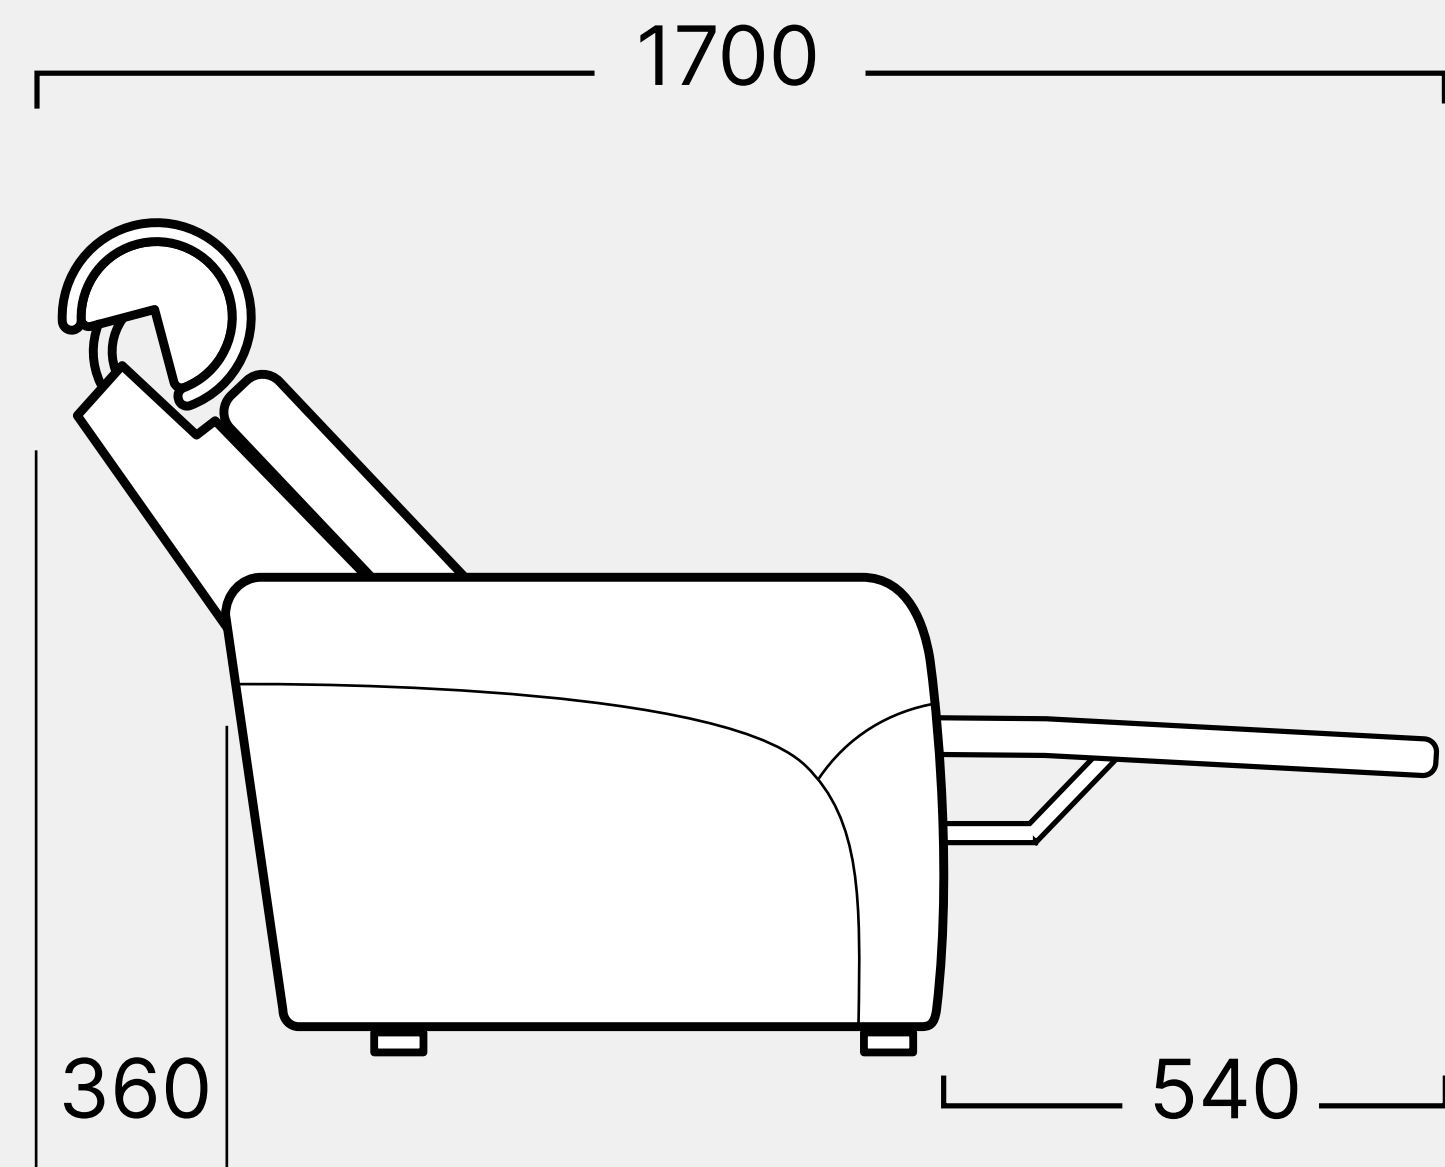

Single

2 Row Straight, Single Arm

2 Row Straight, Console Arm

Love Seat

Upright

Single reclined

Daybed reclined

Daybed non-reclined

Single

Single Arm

Single Wedge

Double Console Arm

Double Wedge Console

CINEMA DECO

Richmond