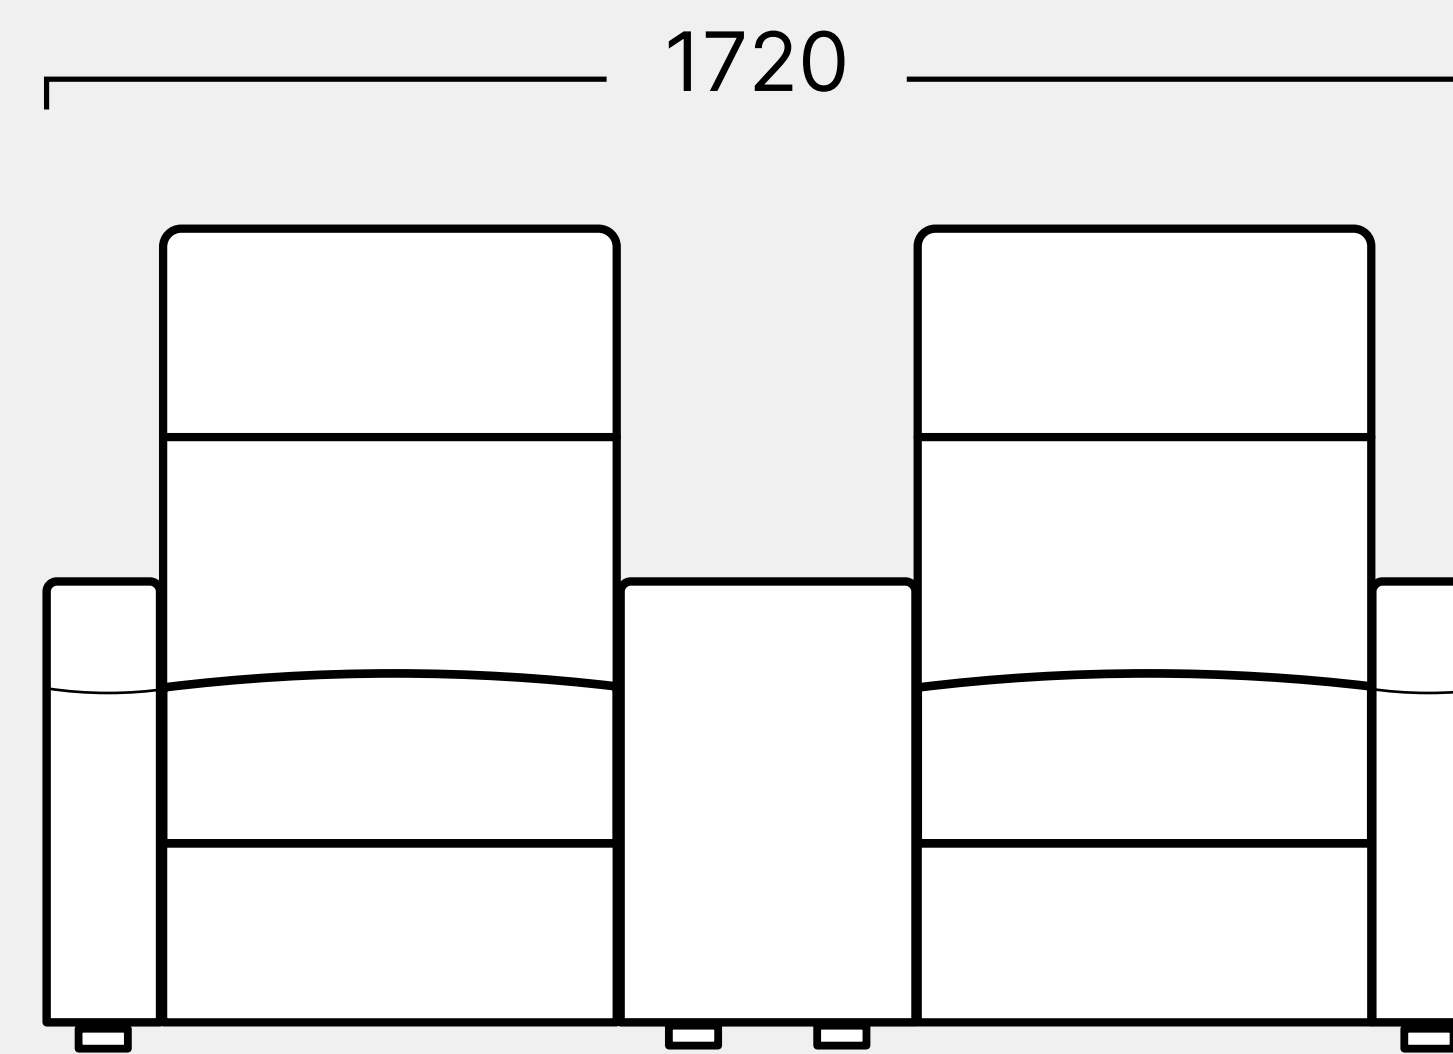

Single

2 Row Straight, Single Arm

2 Row Straight, Console Arm

Love Seat

Upright

Single reclined

Daybed reclined

Daybed non-reclined

Single

Single Arm

Single Wedge

Double Console Arm

Double Wedge Console

CINEMA DECO

Richmond