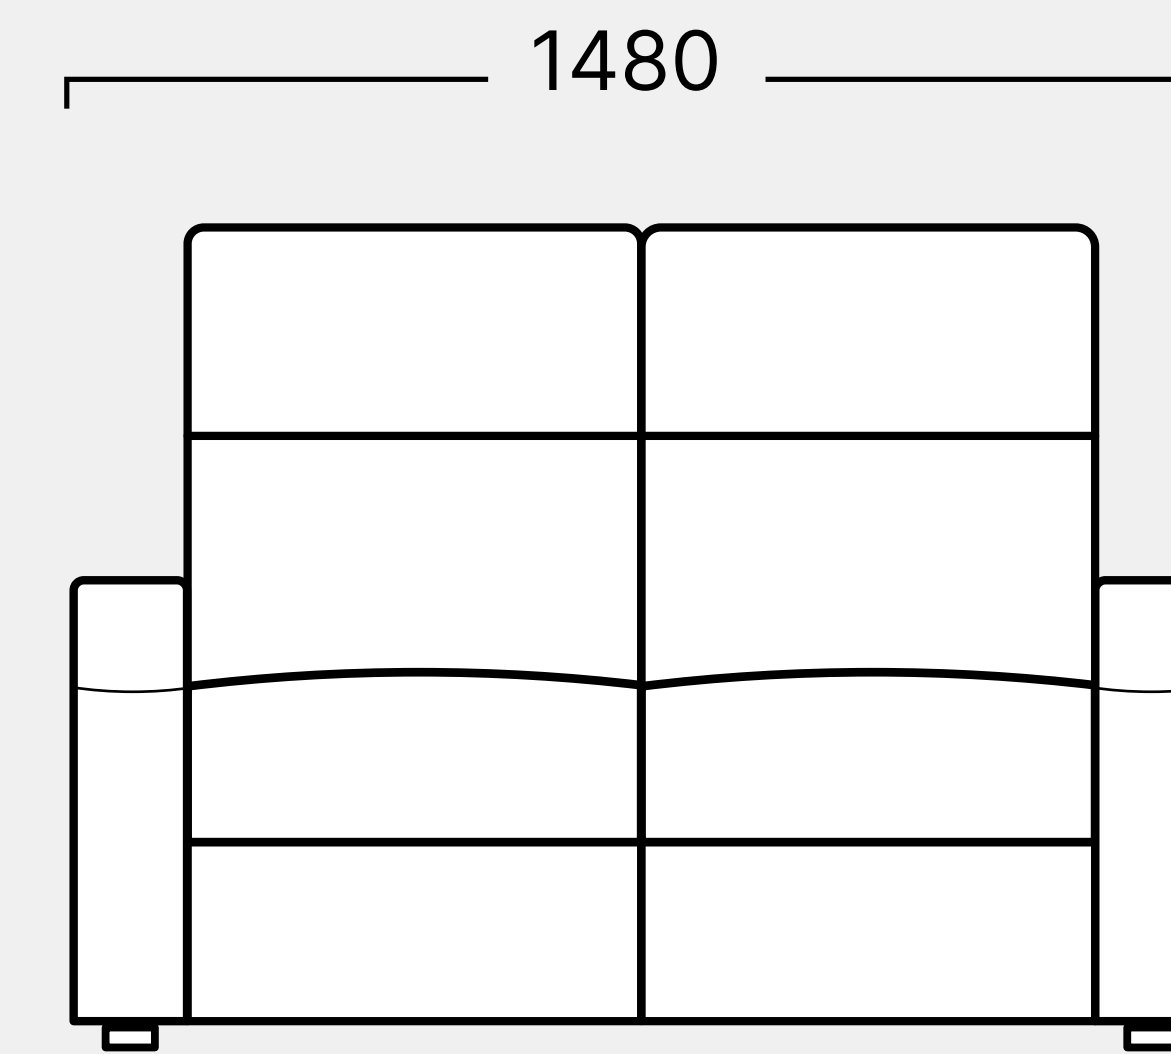

Single

2 Row Straight, Single Arm

2 Row Straight, Console Arm

Love Seat

Upright

Single reclined

Daybed reclined

Daybed non-reclined

Single

Single Arm

Single Wedge

Double Console Arm

Double Wedge Console

CINEMA DECO

Richmond