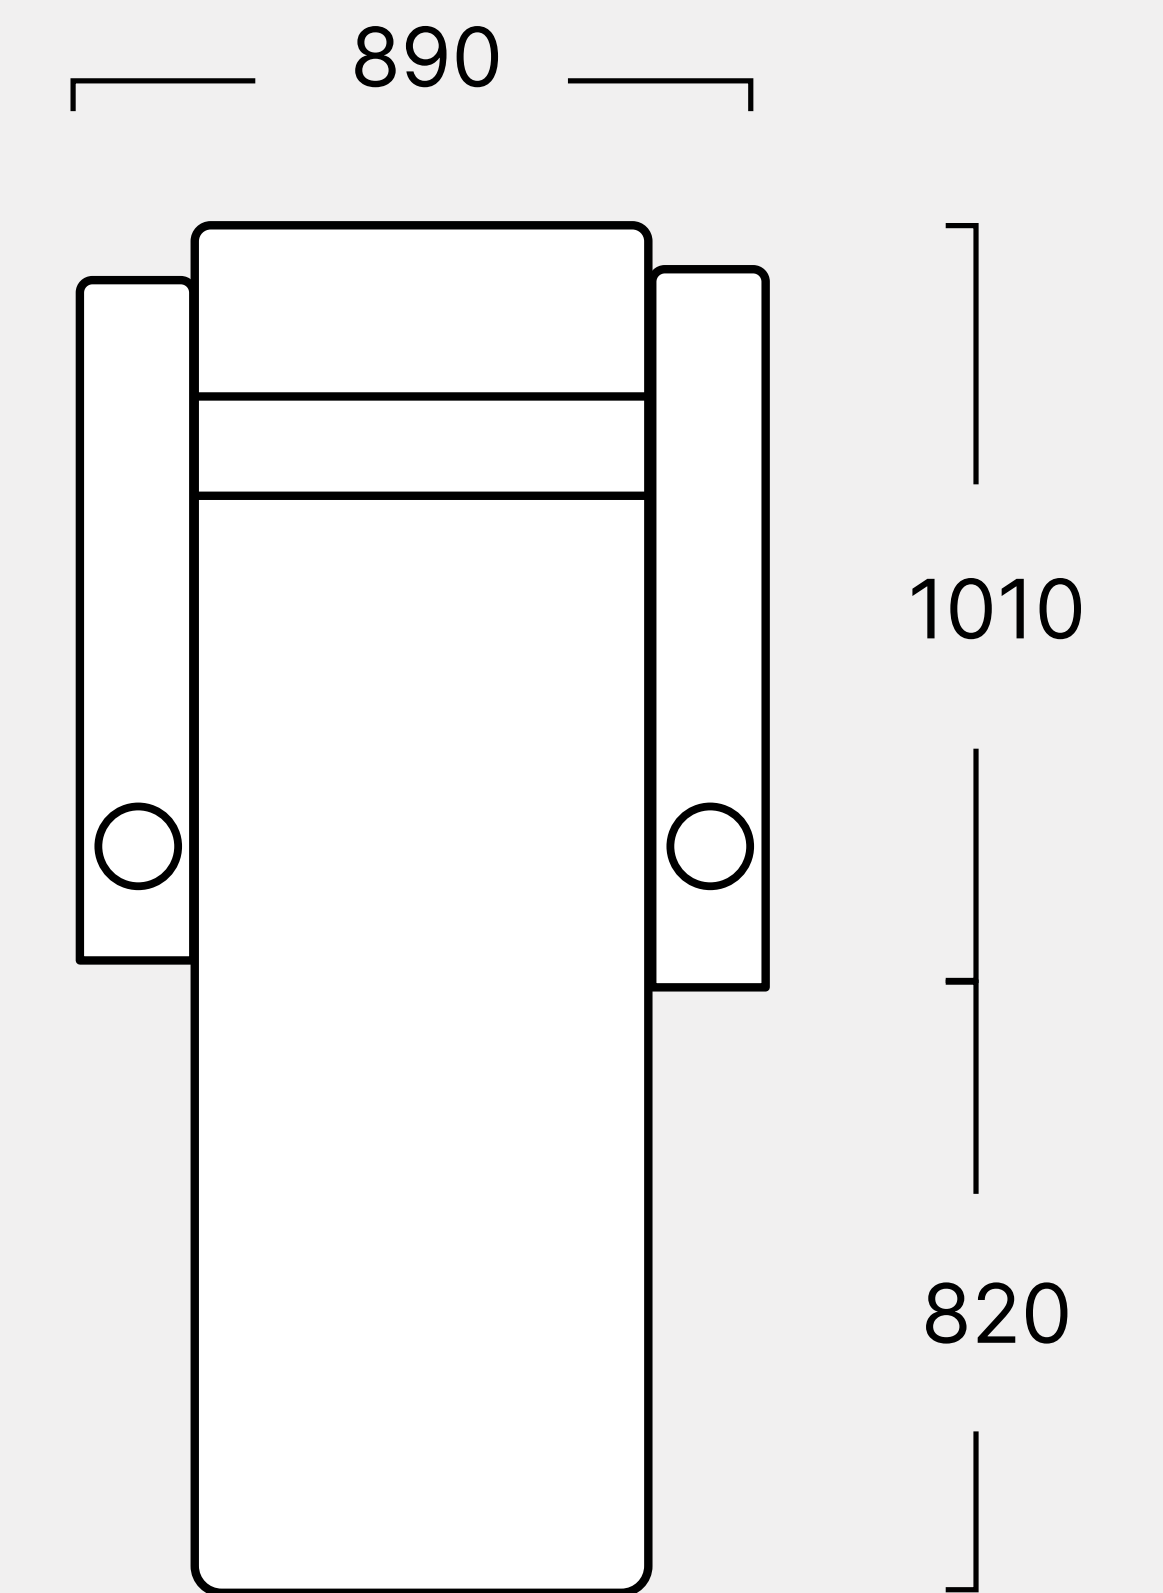

Single

2 Row Straight, Single Arm

2 Row Straight, Console Arm

Love Seat

Upright

Single reclined

Daybed reclined

Daybed non-reclined

Single

Single Arm

Single Wedge

Double Console Arm

Double Wedge Console

CINEMA DECO

Richmond