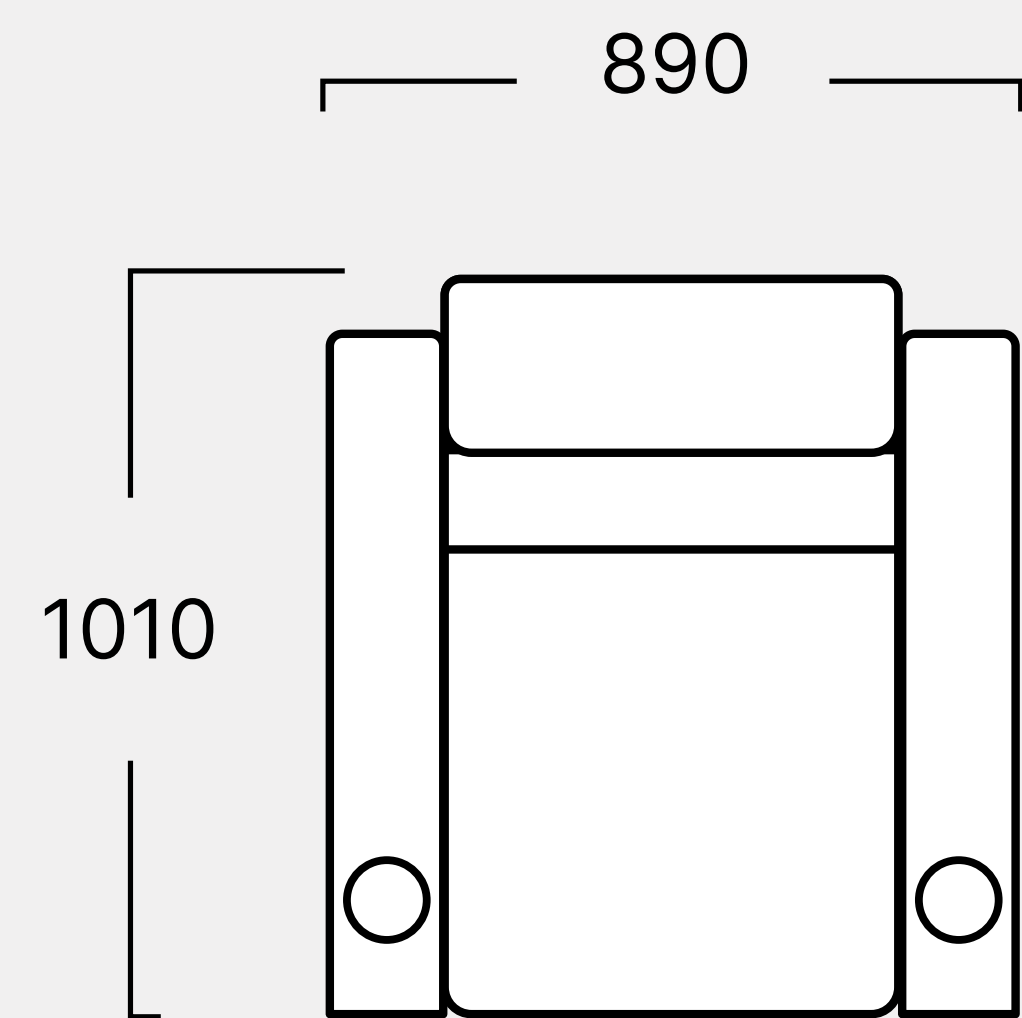

Single

2 Row Straight, Single Arm

2 Row Straight, Console Arm

Love Seat

Upright

Single reclined

Daybed reclined

Daybed non-reclined

Single

Single Arm

Single Wedge

Double Console Arm

Double Wedge Console

CINEMA DECO

Richmond