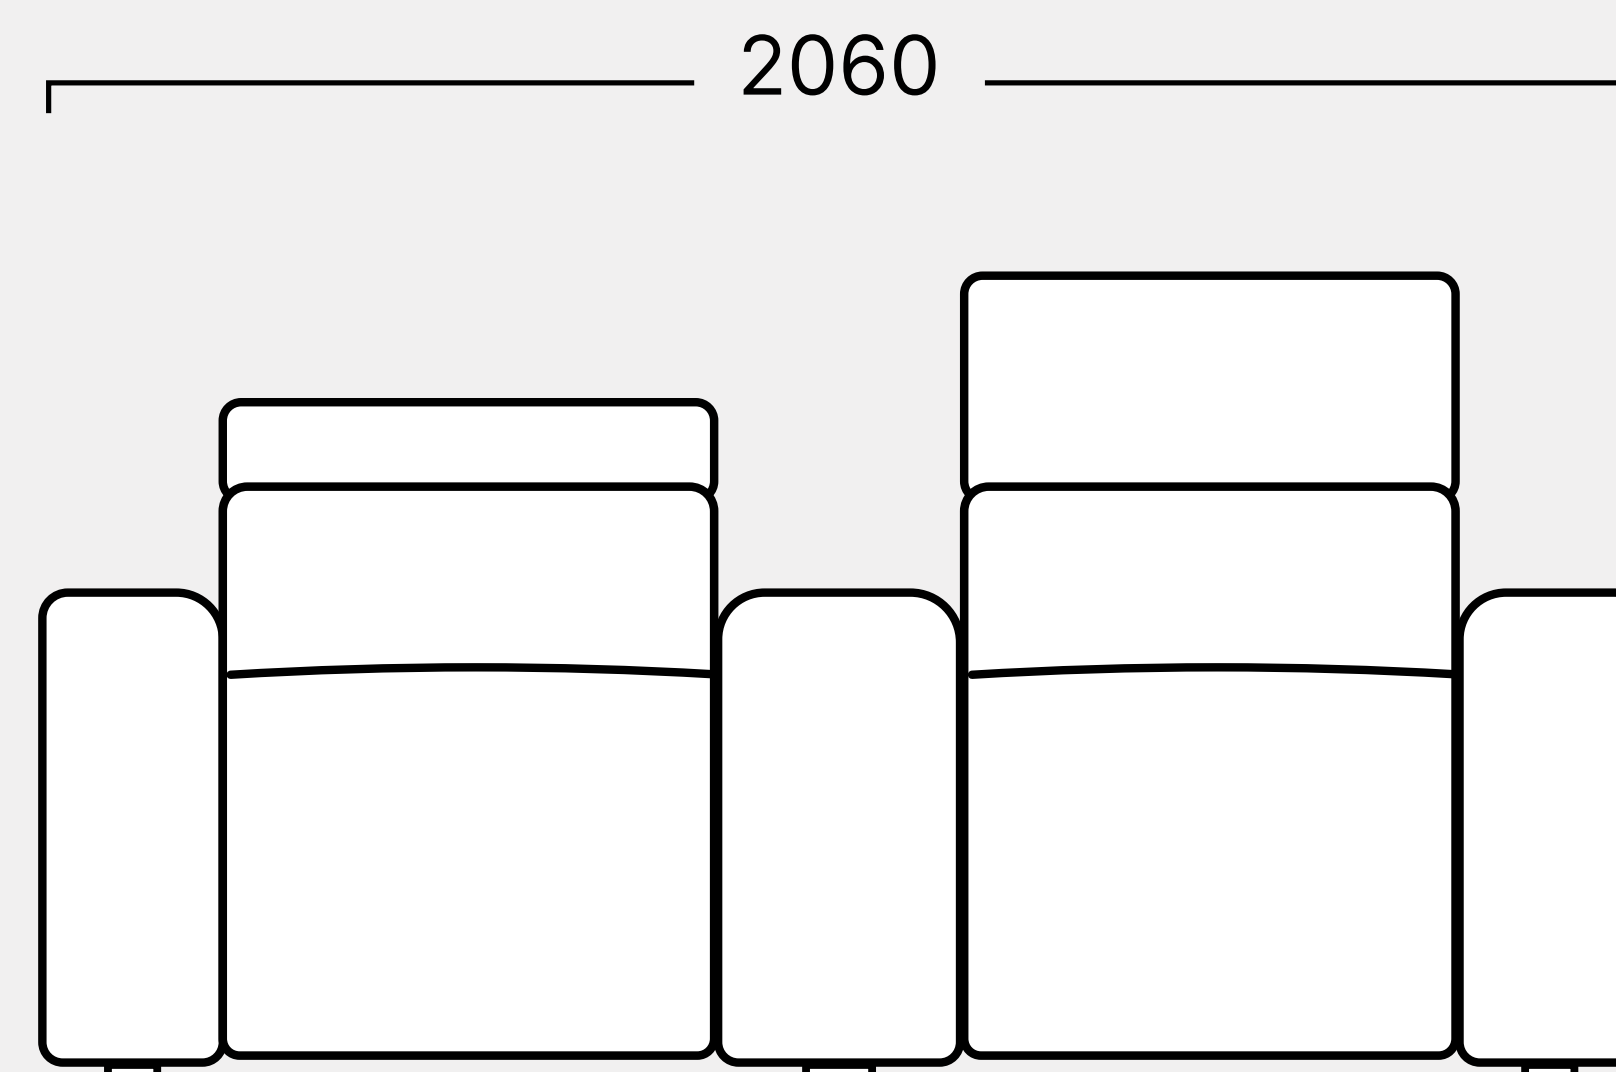

CINEMA DECO

Kensington

Single

Love Seat

Double Seat with Console Arm

Single Upright

Single Reclined

Daybed/Chaise Upright

Daybed/Chaise reclined

Single

Daybed

Chaise

220

Single Arm

400

Single Wedge

320

Double Console

500

Double Console Wedge