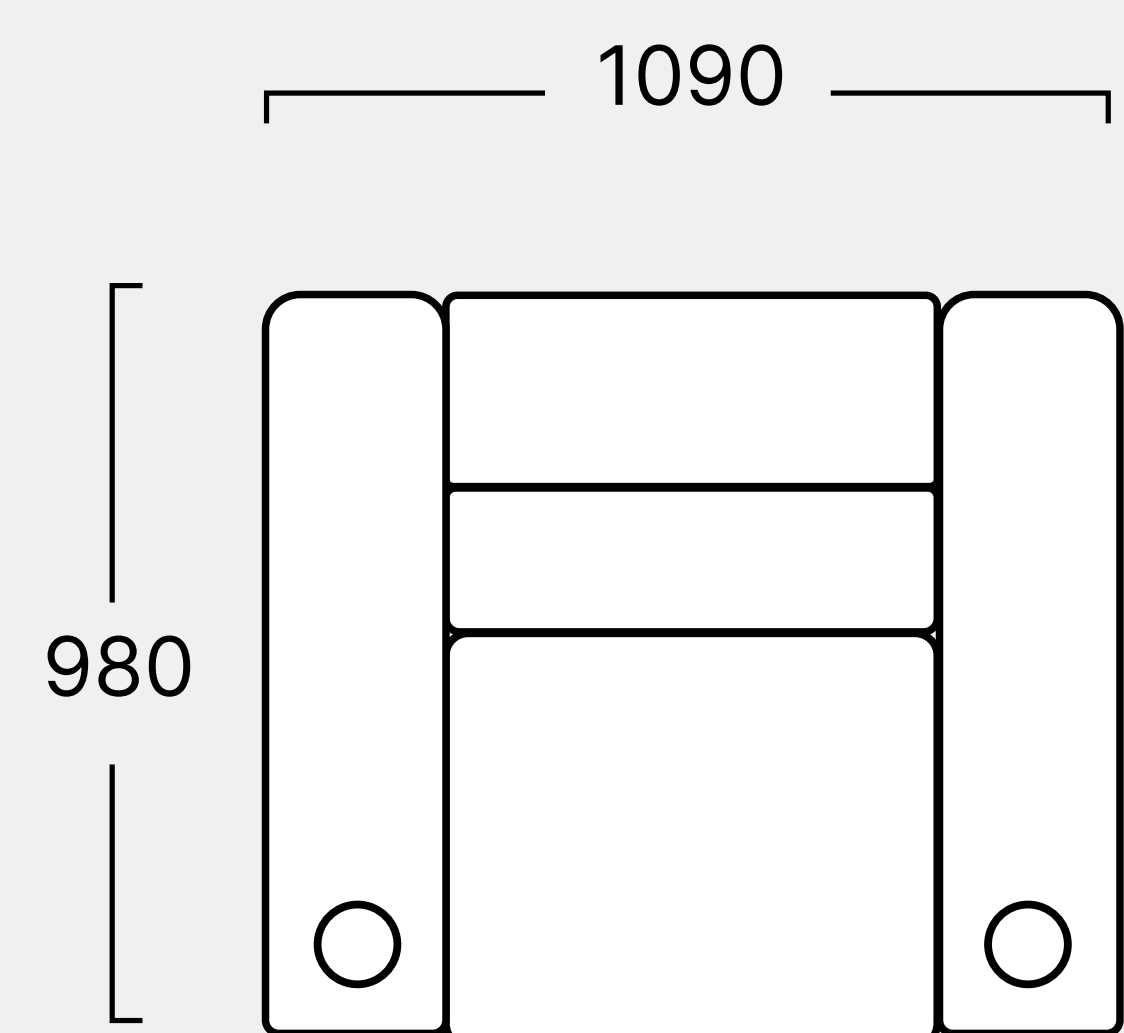

CINEMA DECO

Kensington

Single

Love Seat

Double Seat with Console Arm

Single Upright

Single Reclined

Daybed/Chaise Upright

Daybed/Chaise reclined

Single

Daybed

Chaise

220

Single Arm

400

Single Wedge

320

Double Console

500

Double Console Wedge