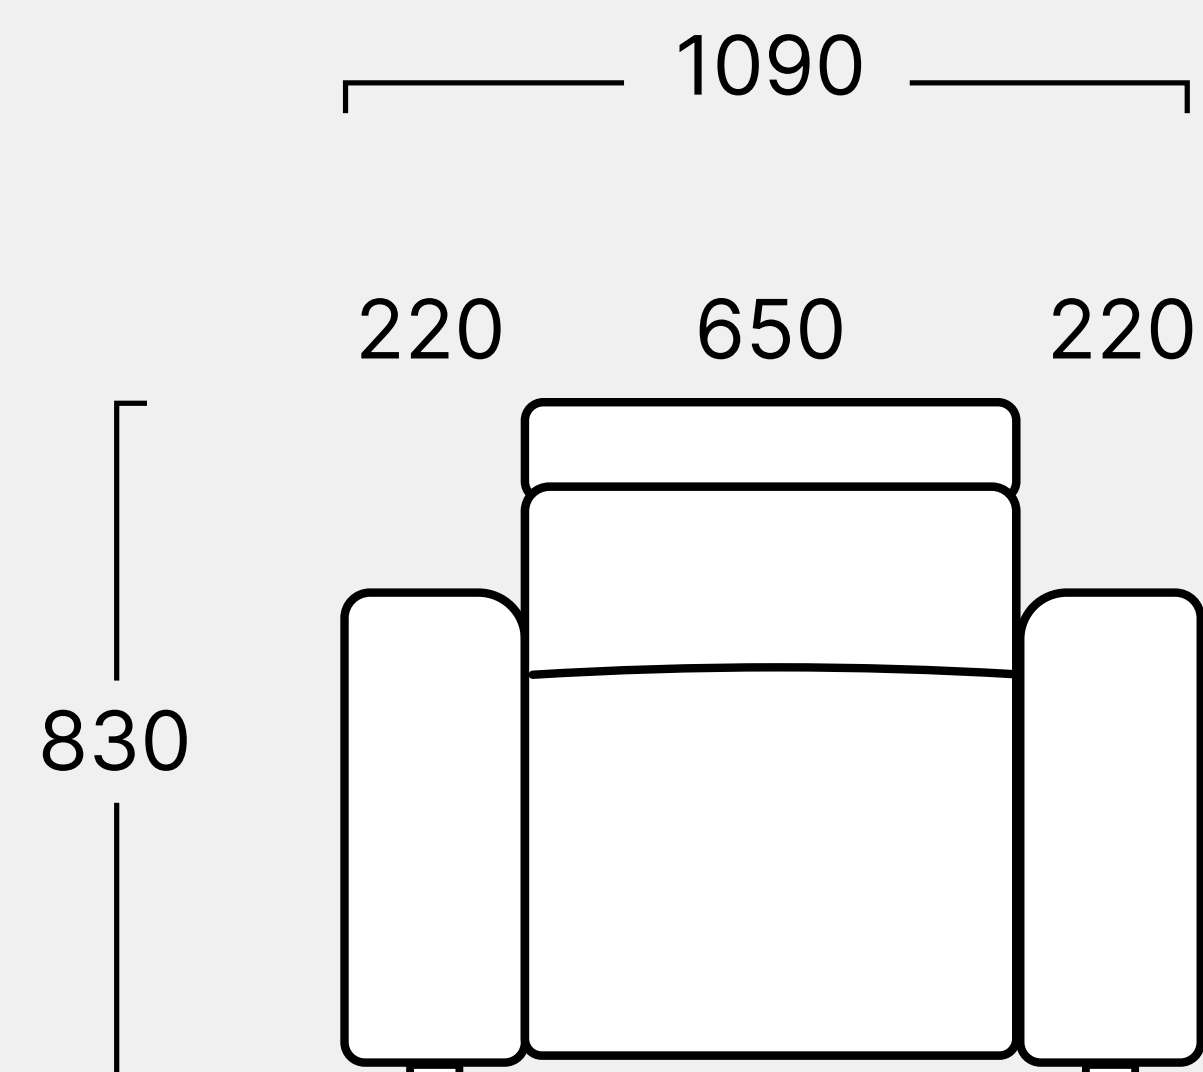

CINEMA DECO

Kensington

Single

Love Seat

Double Seat with Console Arm

Single Upright

Single Reclined

Daybed/Chaise Upright

Daybed/Chaise reclined

Single

Daybed

Chaise

220

Single Arm

400

Single Wedge

320

Double Console

500

Double Console Wedge