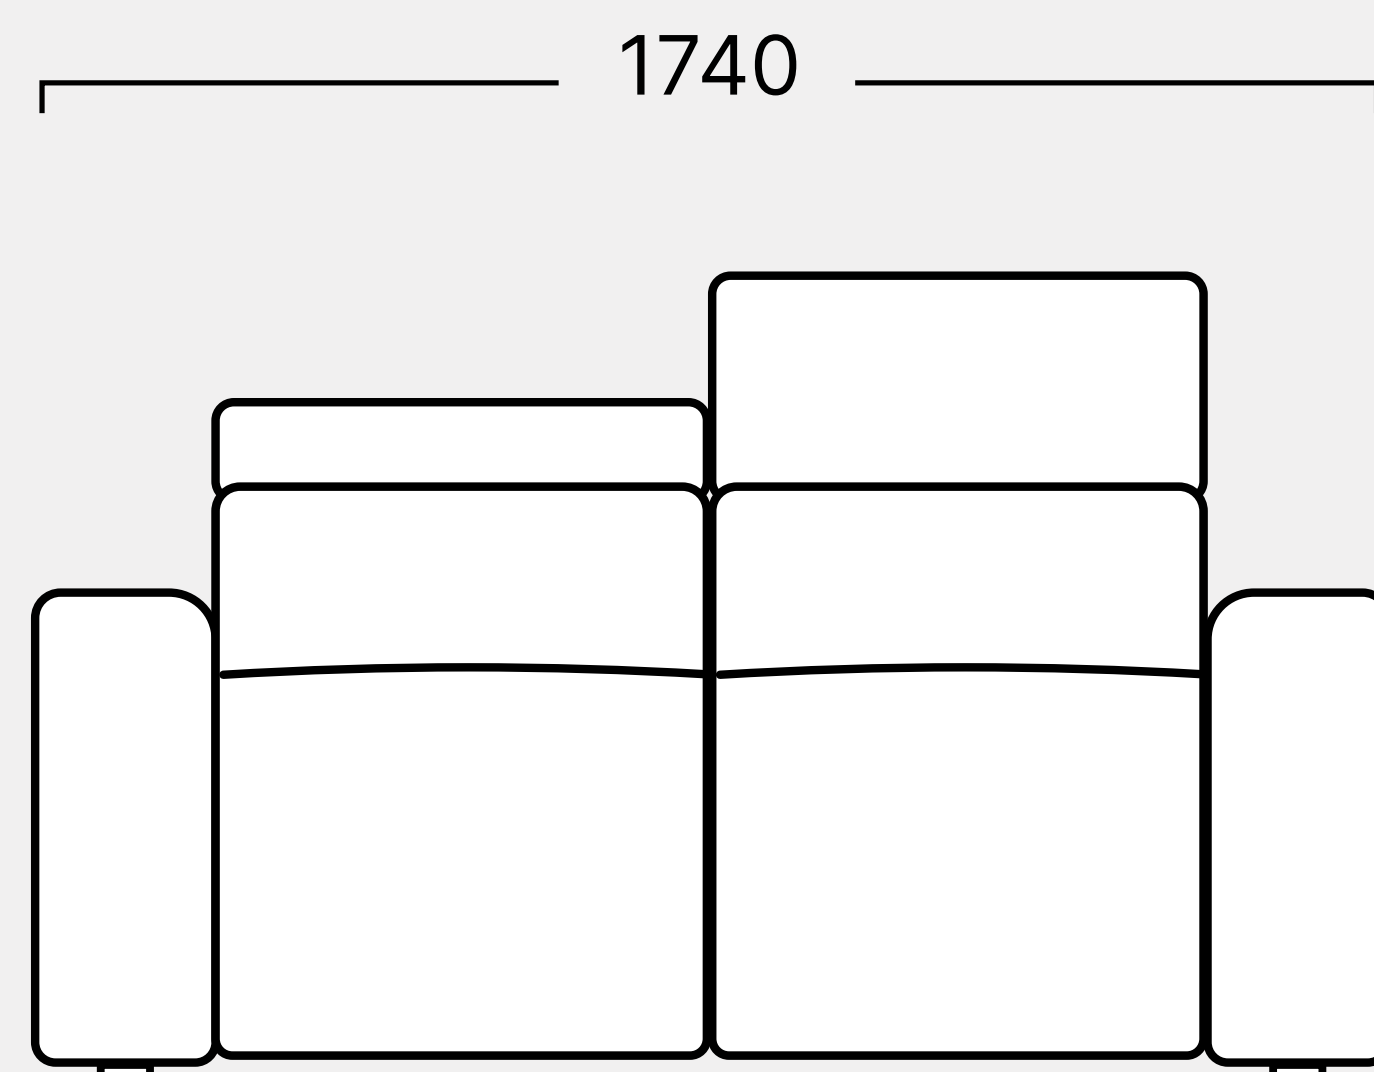

CINEMA DECO

Kensington

Single

Love Seat

Double Seat with Console Arm

Single Upright

Single Reclined

Daybed/Chaise Upright

Daybed/Chaise reclined

Single

Daybed

Chaise

220

Single Arm

400

Single Wedge

320

Double Console

500

Double Console Wedge