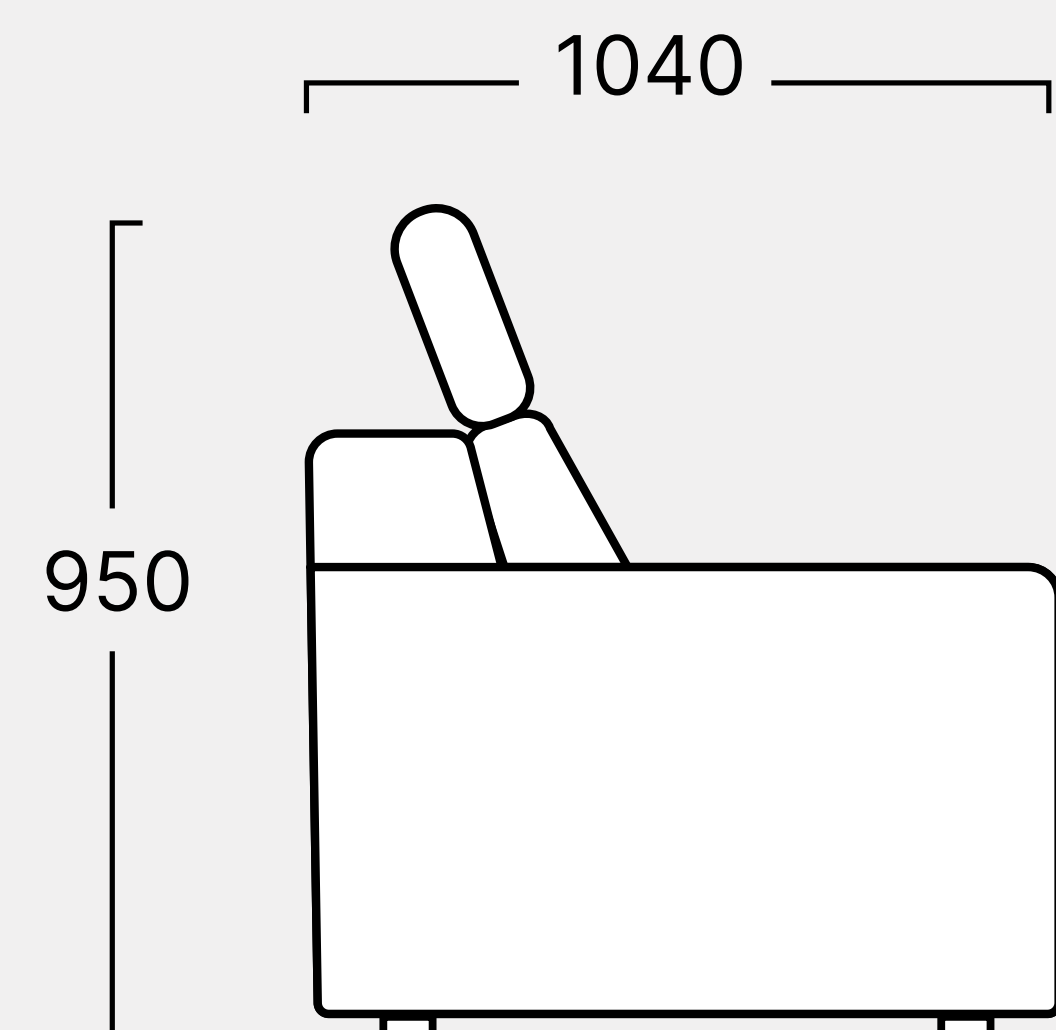

CINEMA DECO

Kensington

Single

Love Seat

Double Seat with Console Arm

Single Upright

Single Reclined

Daybed/Chaise Upright

Daybed/Chaise reclined

Single

Daybed

Chaise

220

Single Arm

400

Single Wedge

320

Double Console

500

Double Console Wedge