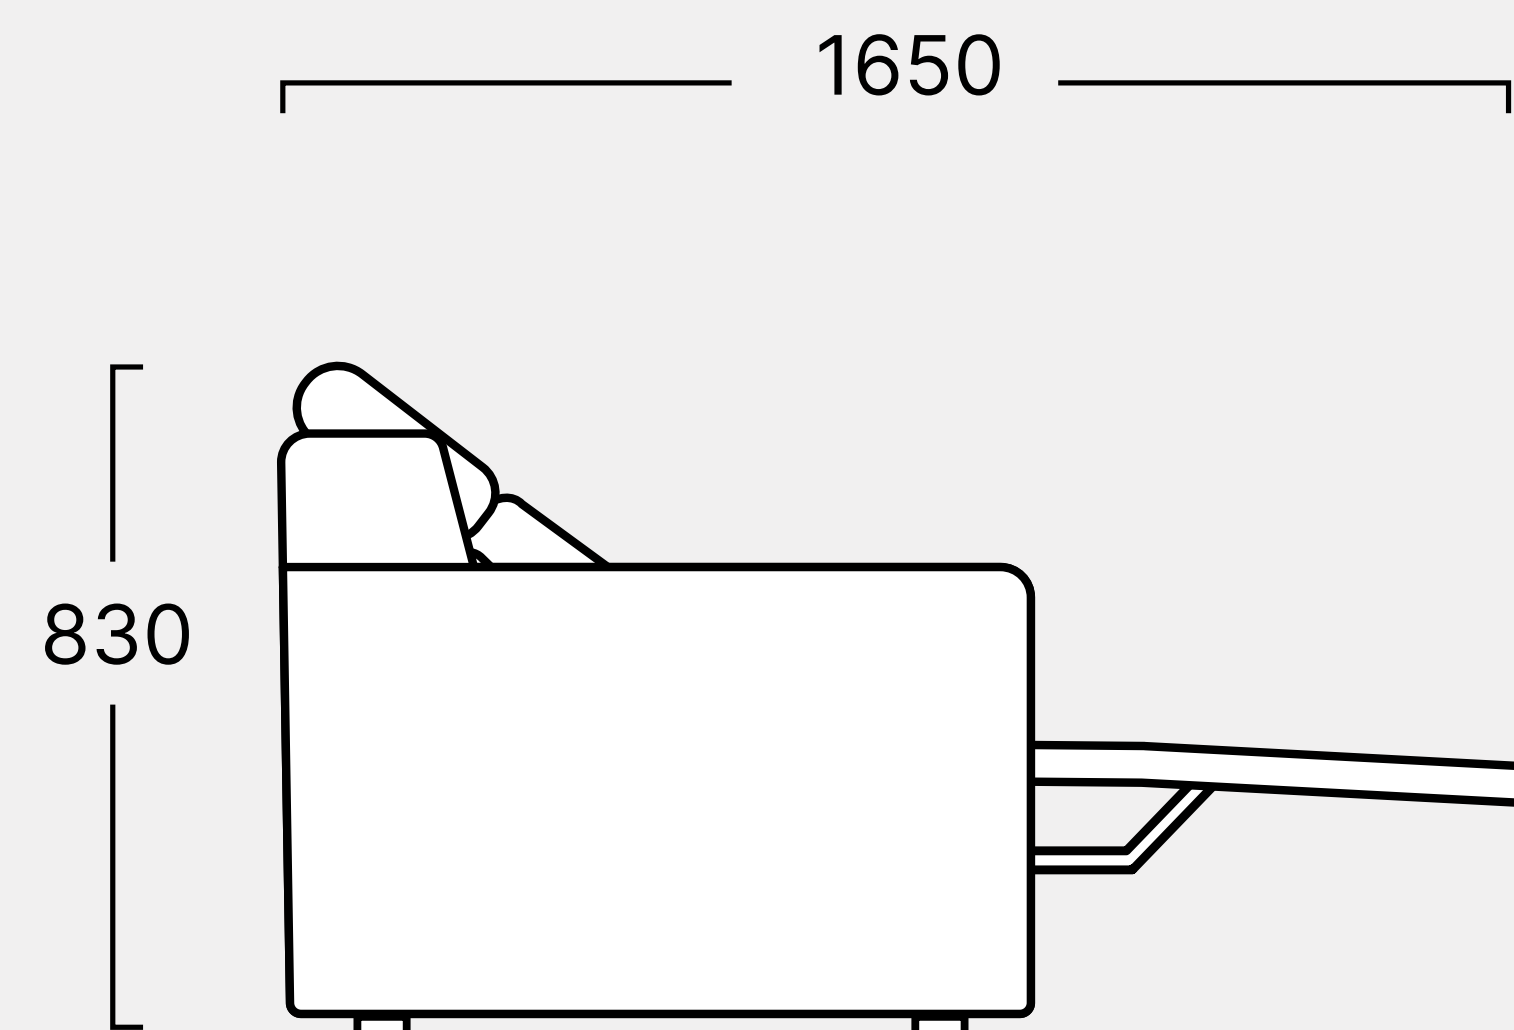

CINEMA DECO

Kensington

Single

Love Seat

Double Seat with Console Arm

Single Upright

Single Reclined

Daybed/Chaise Upright

Daybed/Chaise reclined

Single

Daybed

Chaise

220

Single Arm

400

Single Wedge

320

Double Console

500

Double Console Wedge