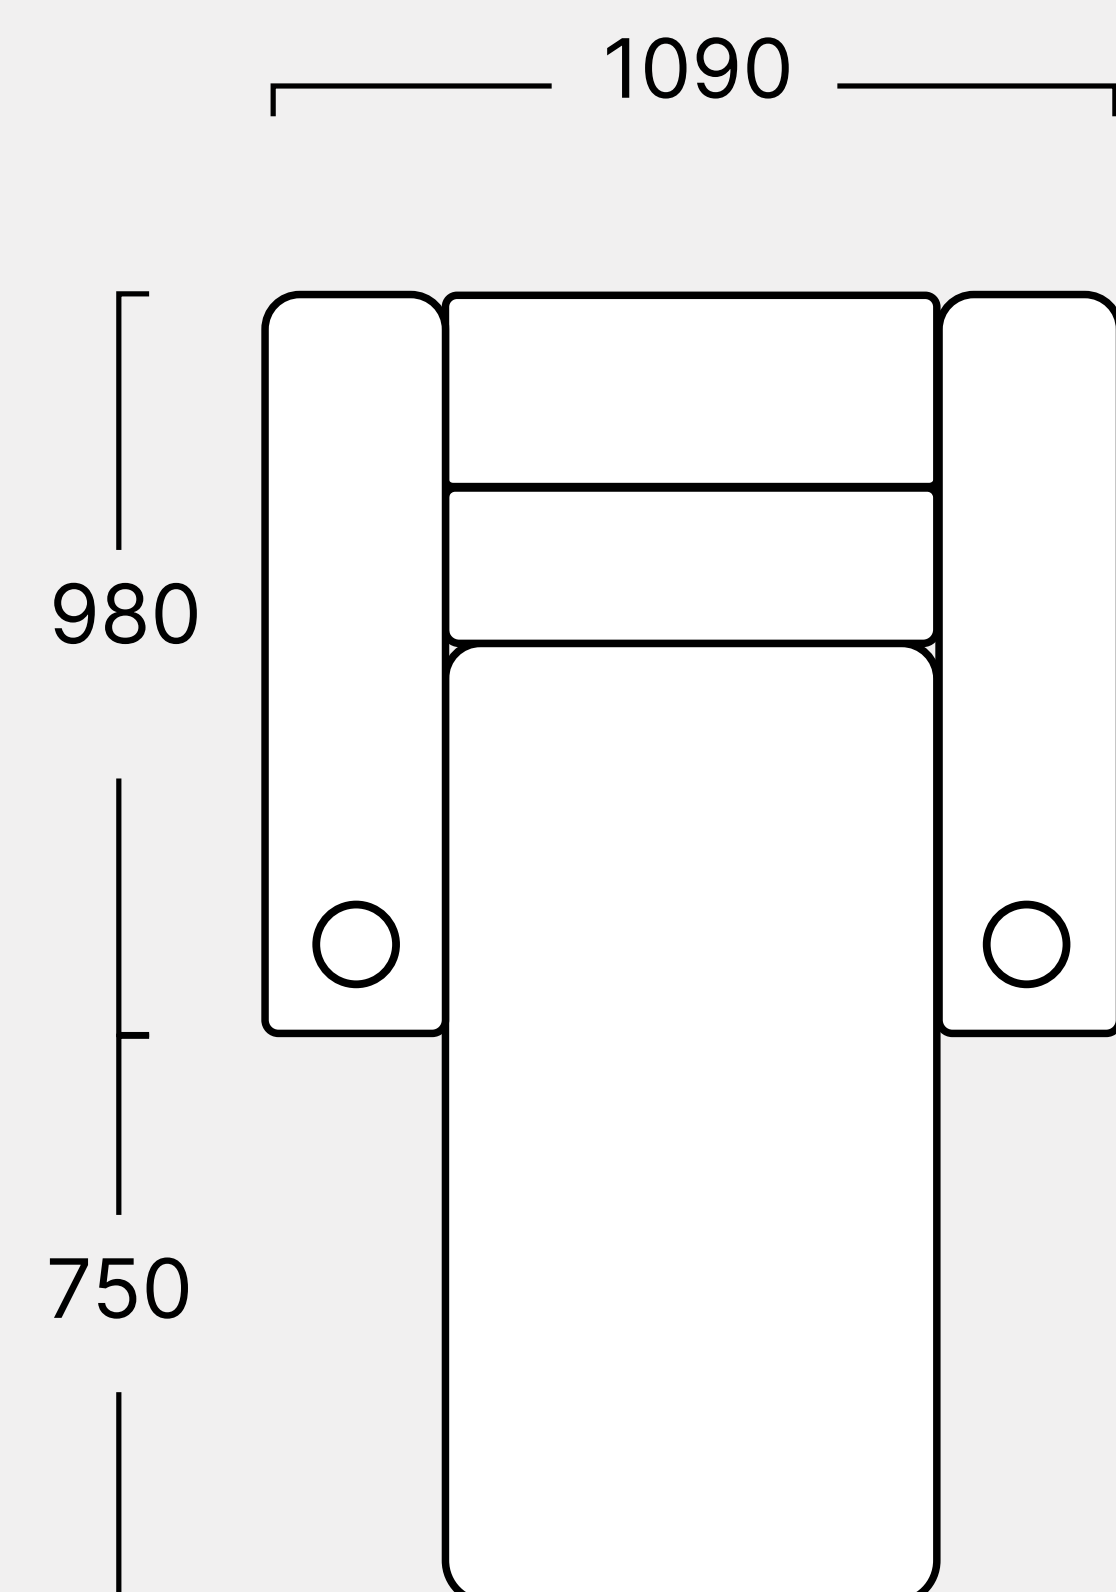

CINEMA DECO

Kensington

Single

Love Seat

Double Seat with Console Arm

Single Upright

Single Reclined

Daybed/Chaise Upright

Daybed/Chaise reclined

Single

Daybed

Chaise

220

Single Arm

400

Single Wedge

320

Double Console

500

Double Console Wedge