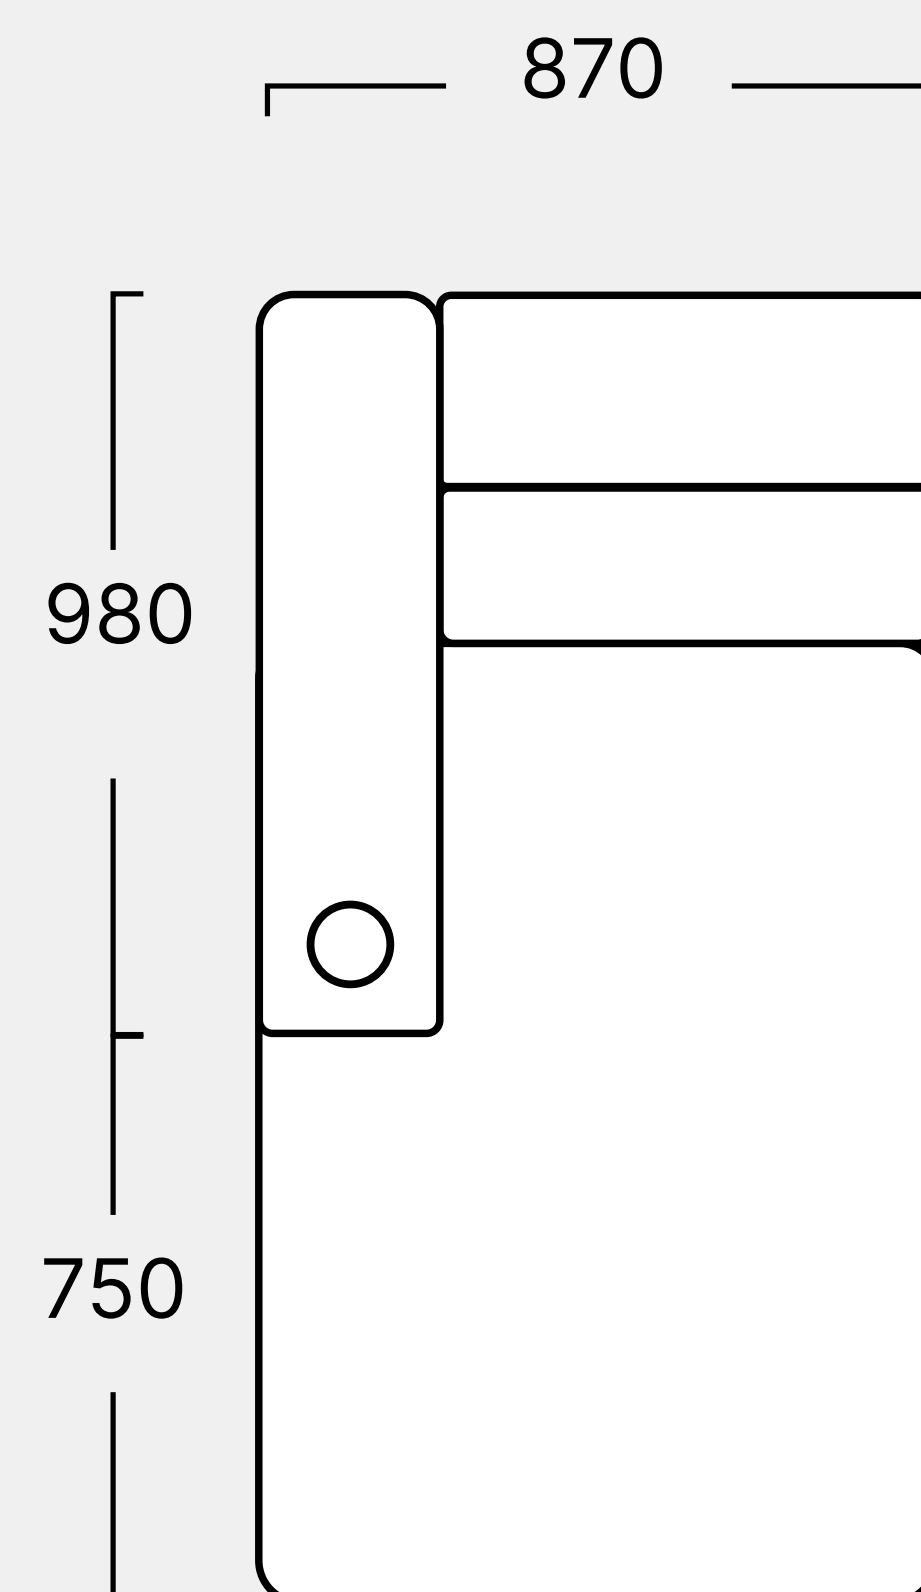

CINEMA DECO

Kensington

Single

Love Seat

Double Seat with Console Arm

Single Upright

Single Reclined

Daybed/Chaise Upright

Daybed/Chaise reclined

Single

Daybed

Chaise

220

Single Arm

400

Single Wedge

320

Double Console

500

Double Console Wedge