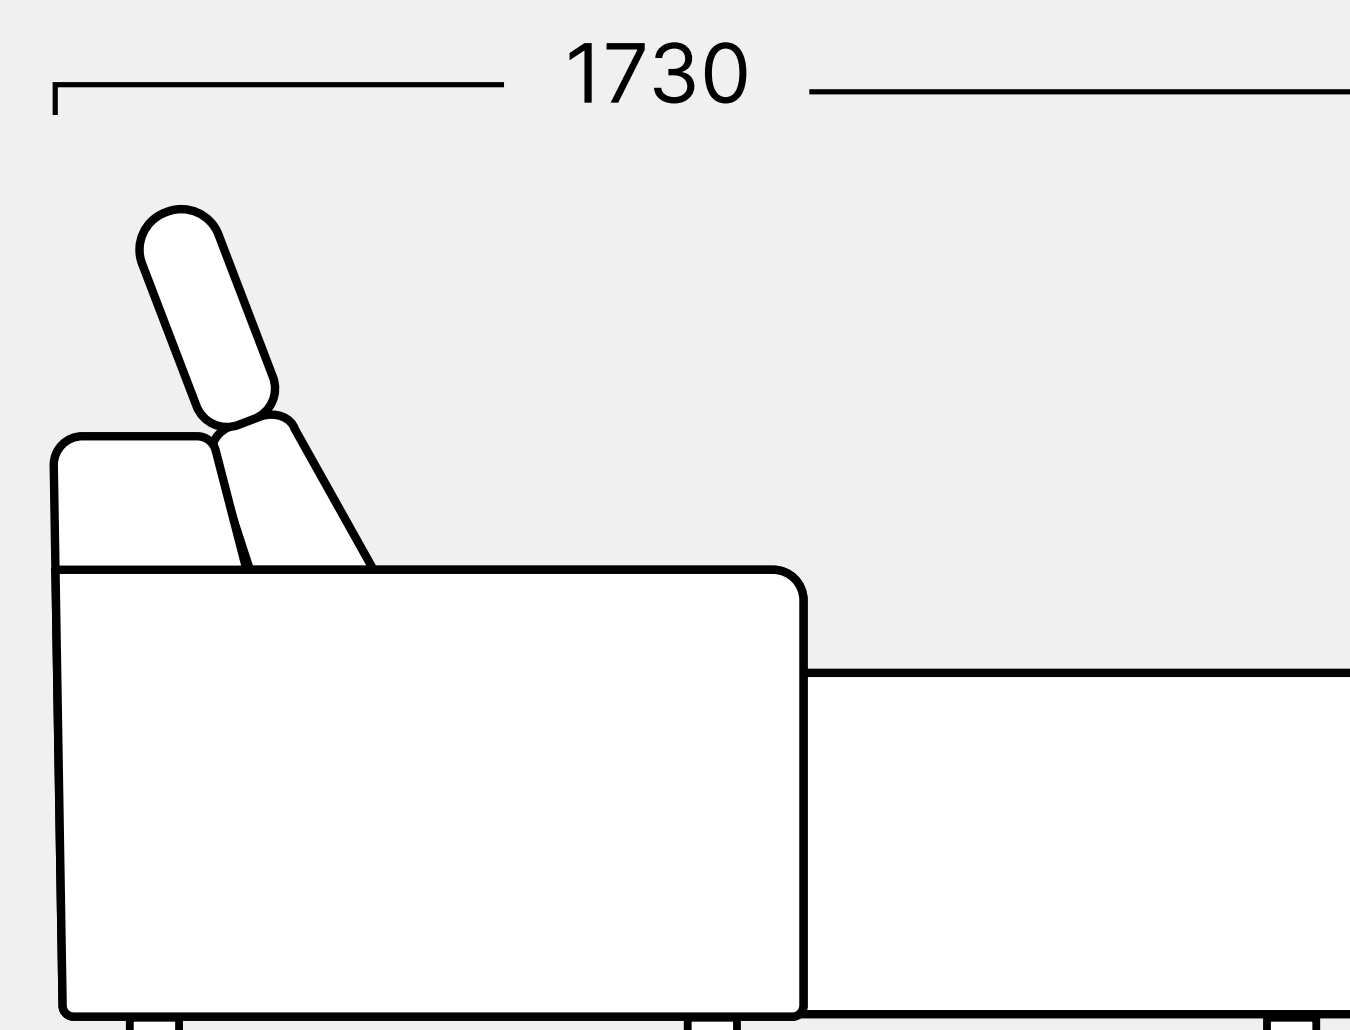

CINEMA DECO

Kensington

Single

Love Seat

Double Seat with Console Arm

Single Upright

Single Reclined

Daybed/Chaise Upright

Daybed/Chaise reclined

Single

Daybed

Chaise

220

Single Arm

400

Single Wedge