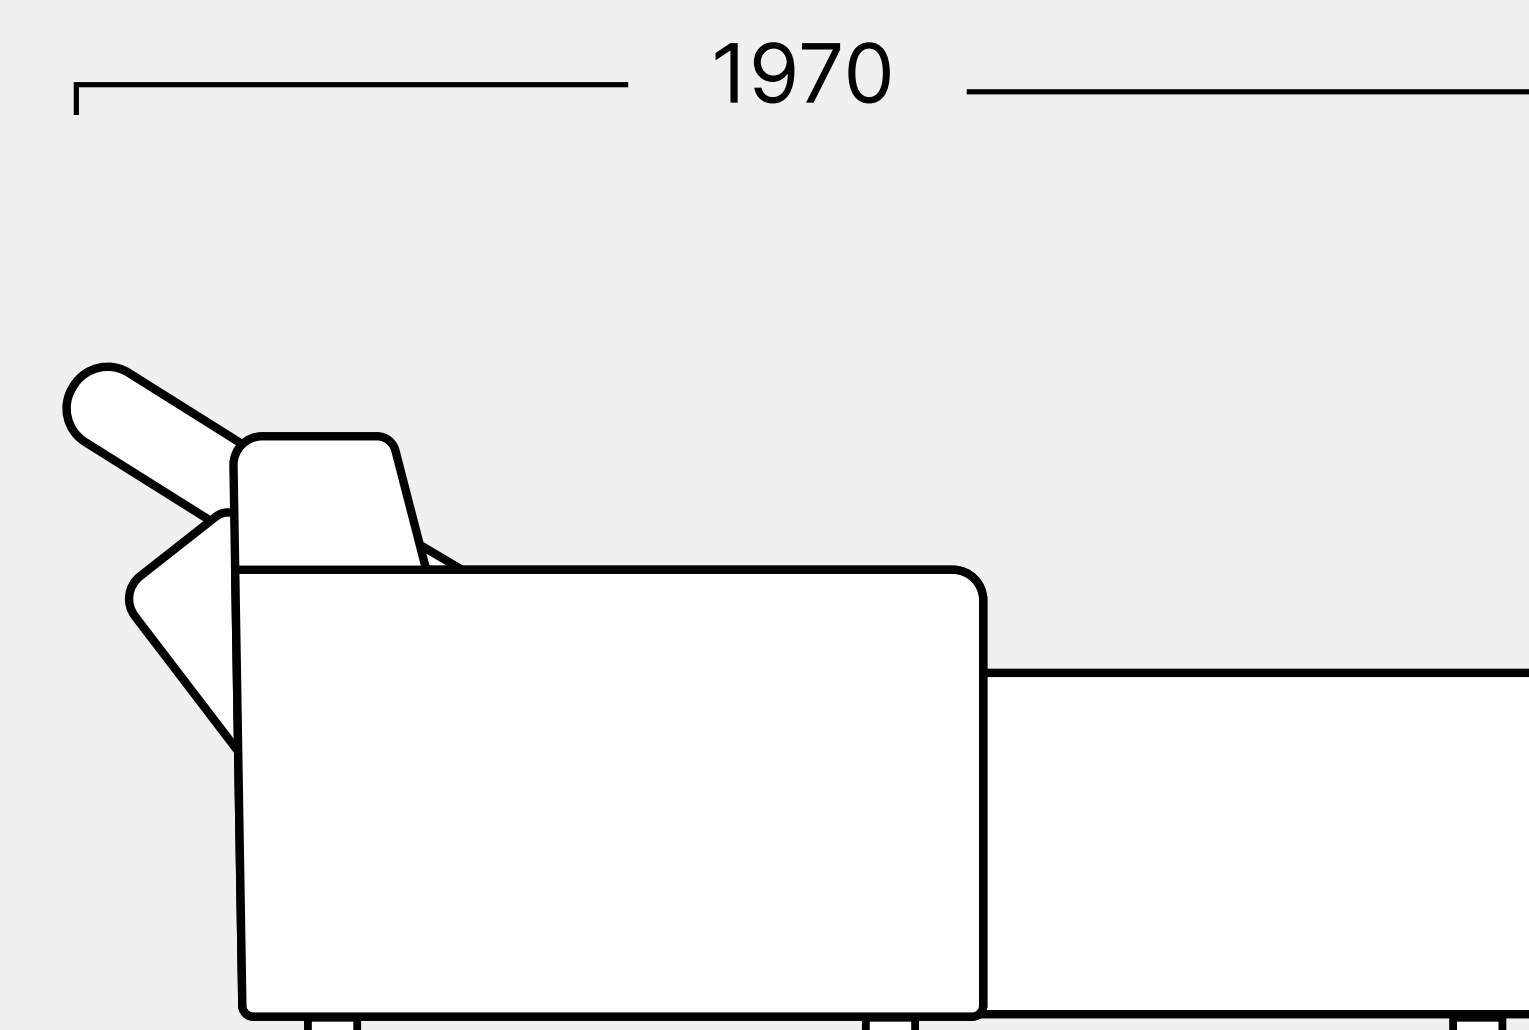

CINEMA DECO

Kensington

Single

Love Seat

Double Seat with Console Arm

Single Upright

Single Reclined

Daybed/Chaise Upright

Daybed/Chaise reclined

Single

Daybed

Chaise

220

Single Arm

400

Single Wedge