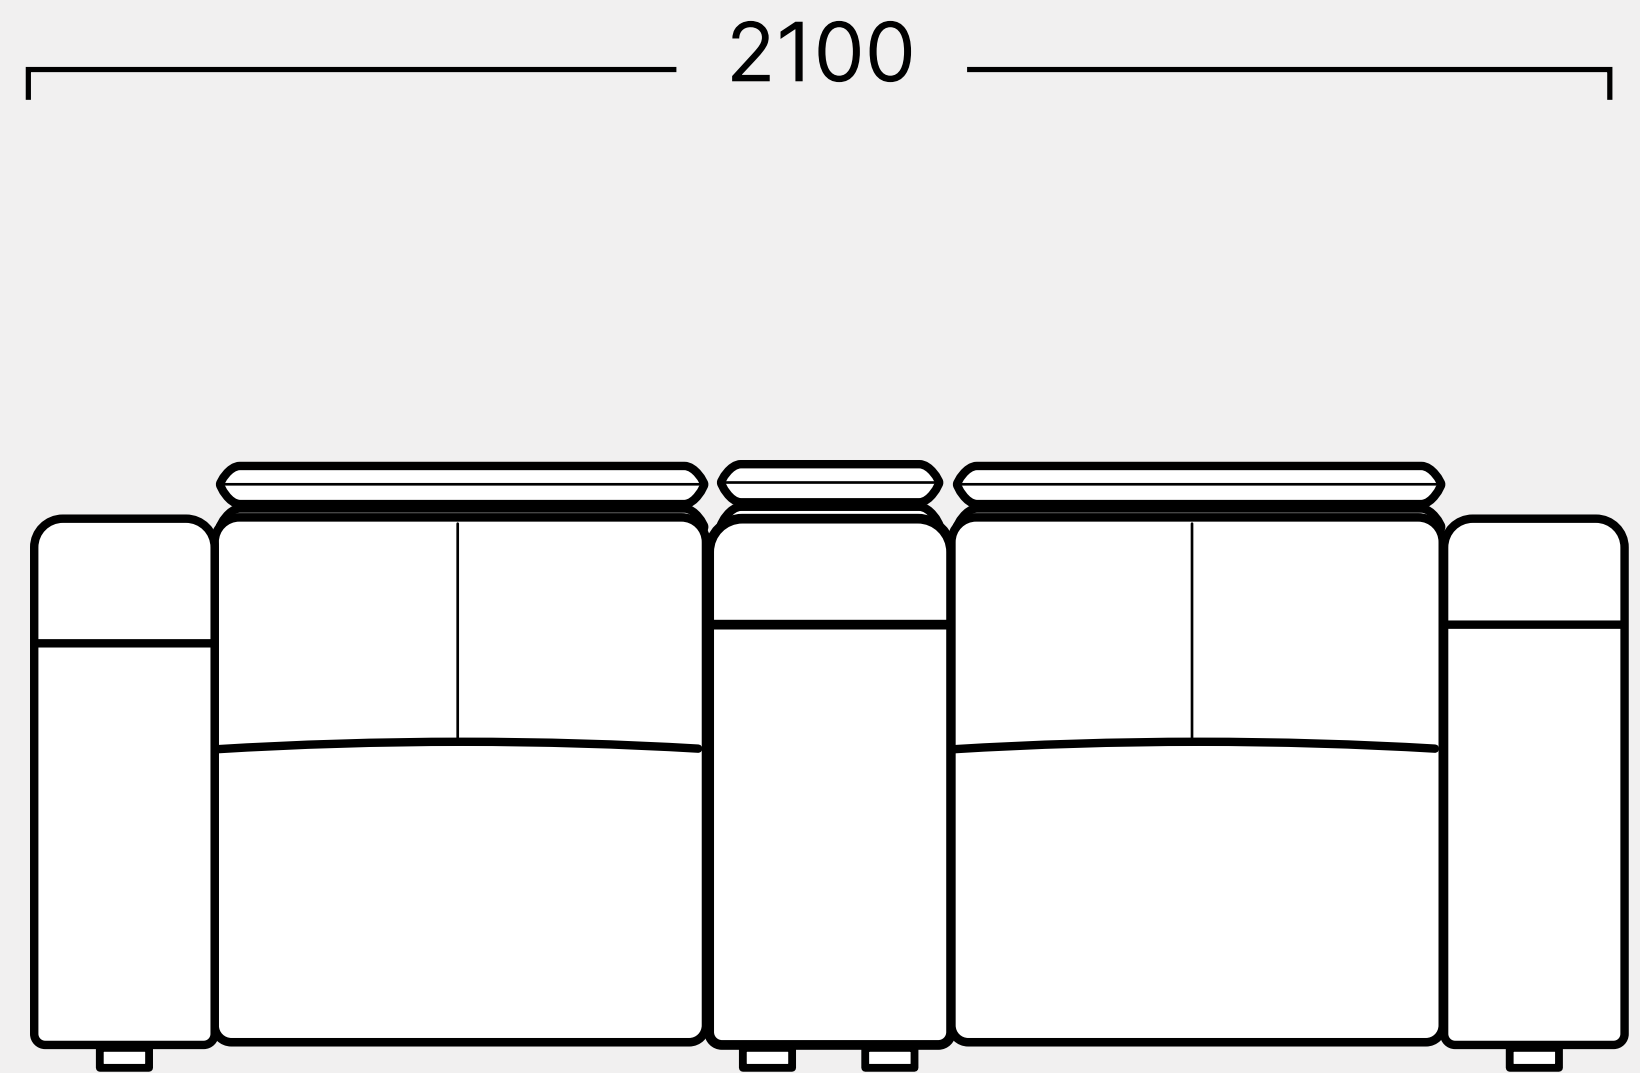

CINEMA DECO

Islington

Single

Double, Console Arm

Love Seat

Single Upright

Single Reclined

Daybed Upright

Daybed Reclined

Daybed

Chaise

Single

Single Arm

Single Wedge

Double Console

Double Wedge Console