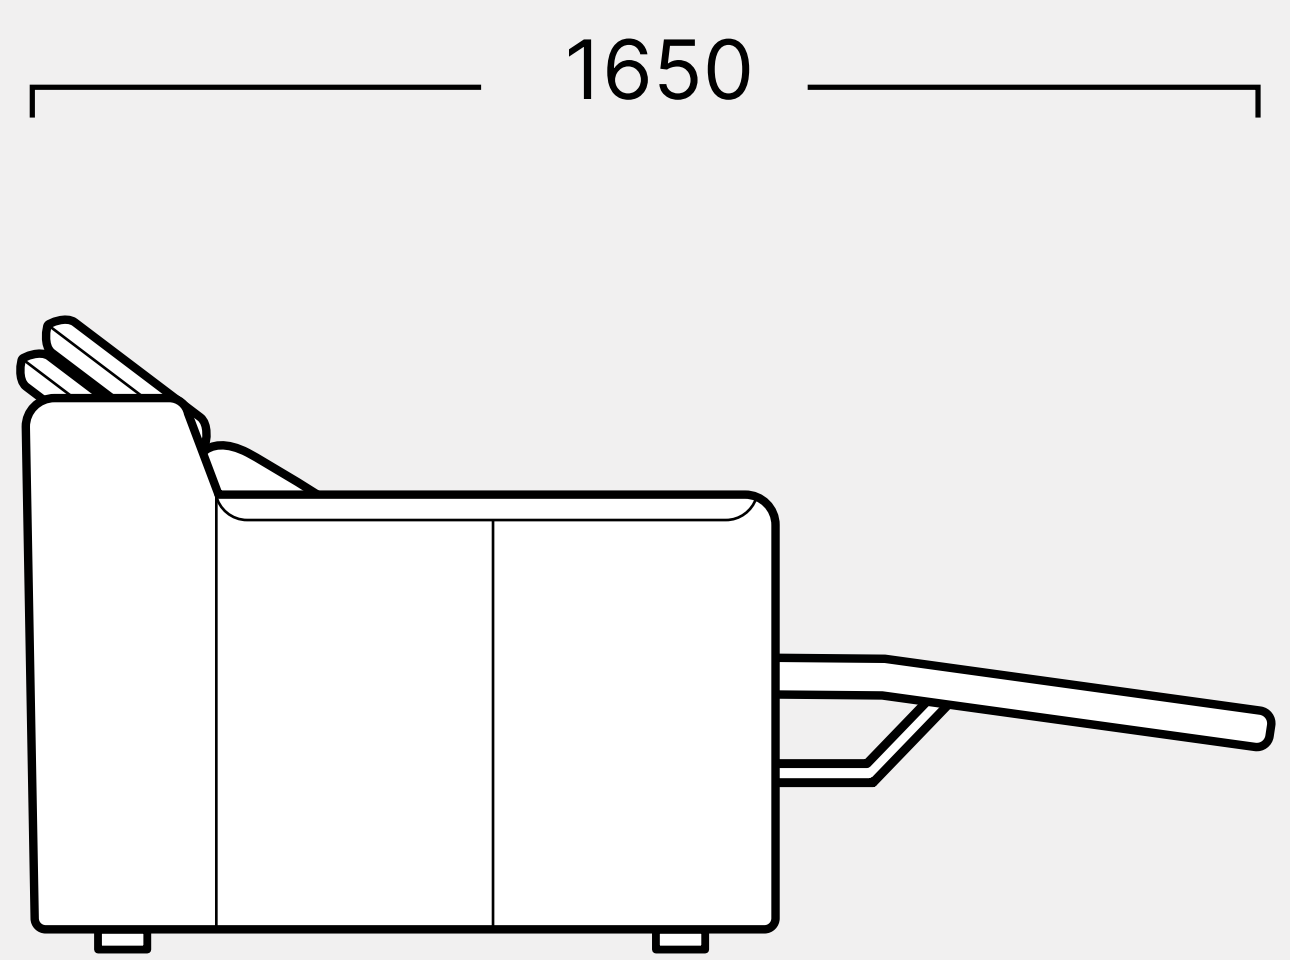

CINEMA DECO

Islington

Single

Double, Console Arm

Love Seat

Single Upright

Single Reclined

Daybed Upright

Daybed Reclined

Daybed

Chaise

Single

Single Arm

Single Wedge

Double Console

Double Wedge Console