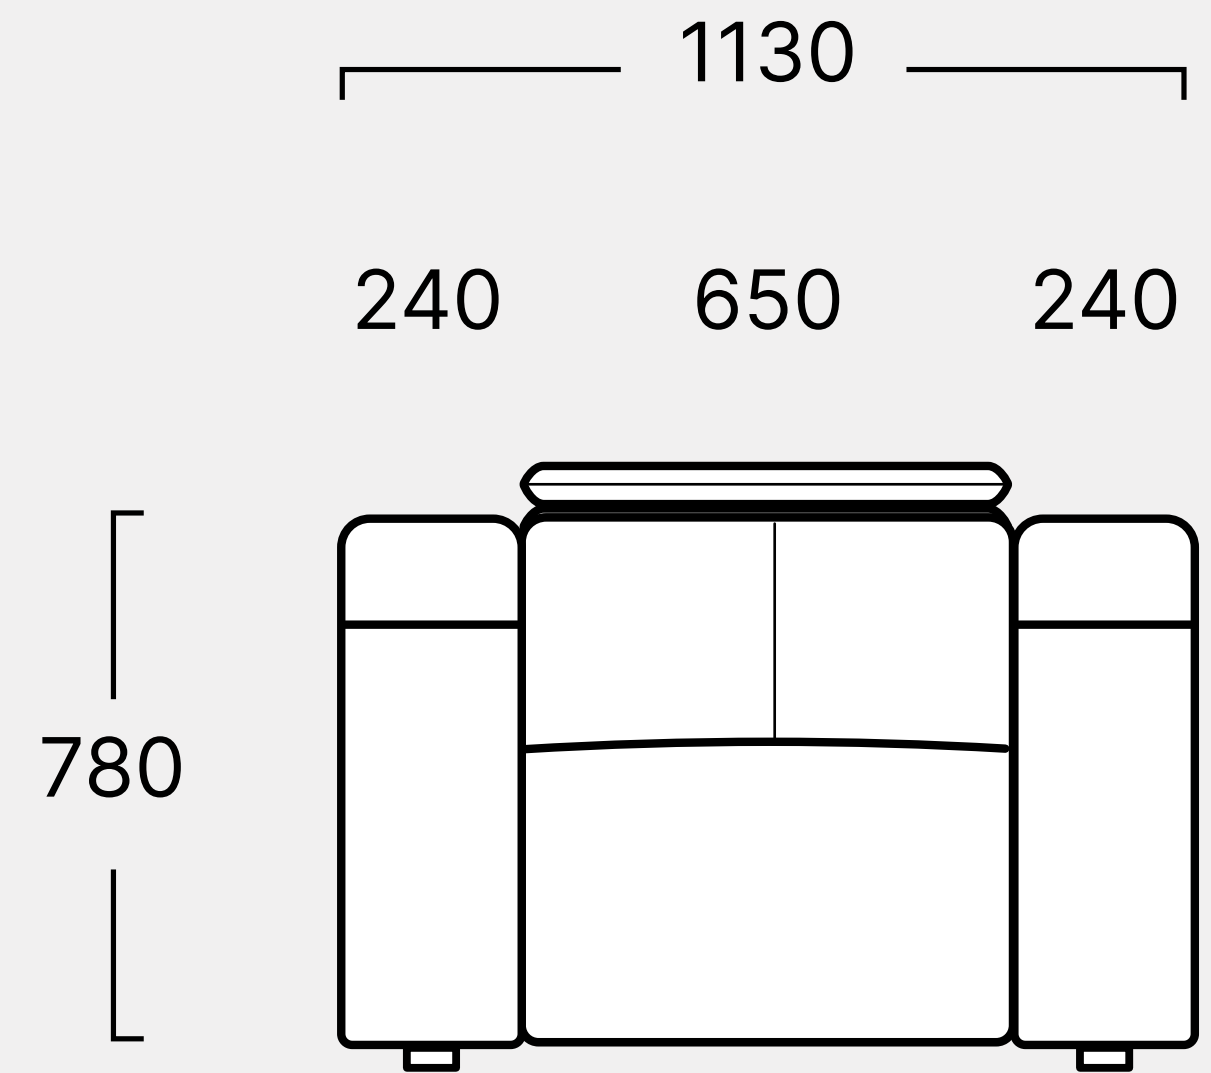

CINEMA DECO

Islington

Single

Double, Console Arm

Love Seat

Single Upright

Single Reclined

Daybed Upright

Daybed Reclined

Daybed

Chaise

Single

Single Arm

Single Wedge

Double Console

Double Wedge Console