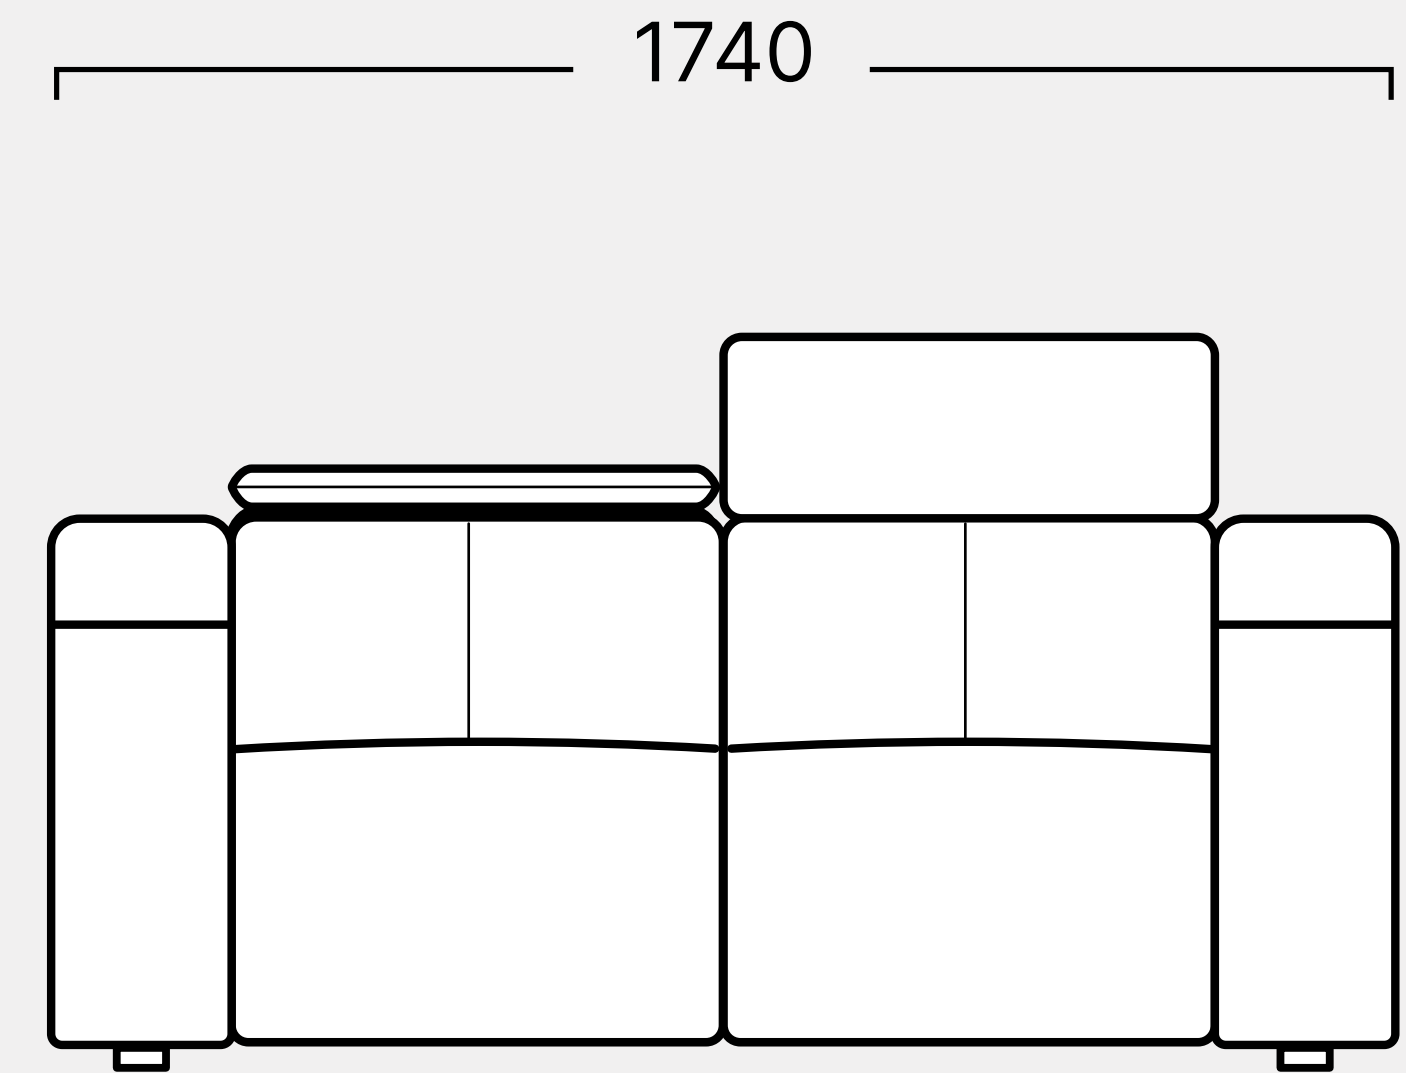

CINEMA DECO

Islington

Single

Double, Console Arm

Love Seat

Single Upright

Single Reclined

Daybed Upright

Daybed Reclined

Daybed

Chaise

Single

Single Arm

Single Wedge

Double Console

Double Wedge Console