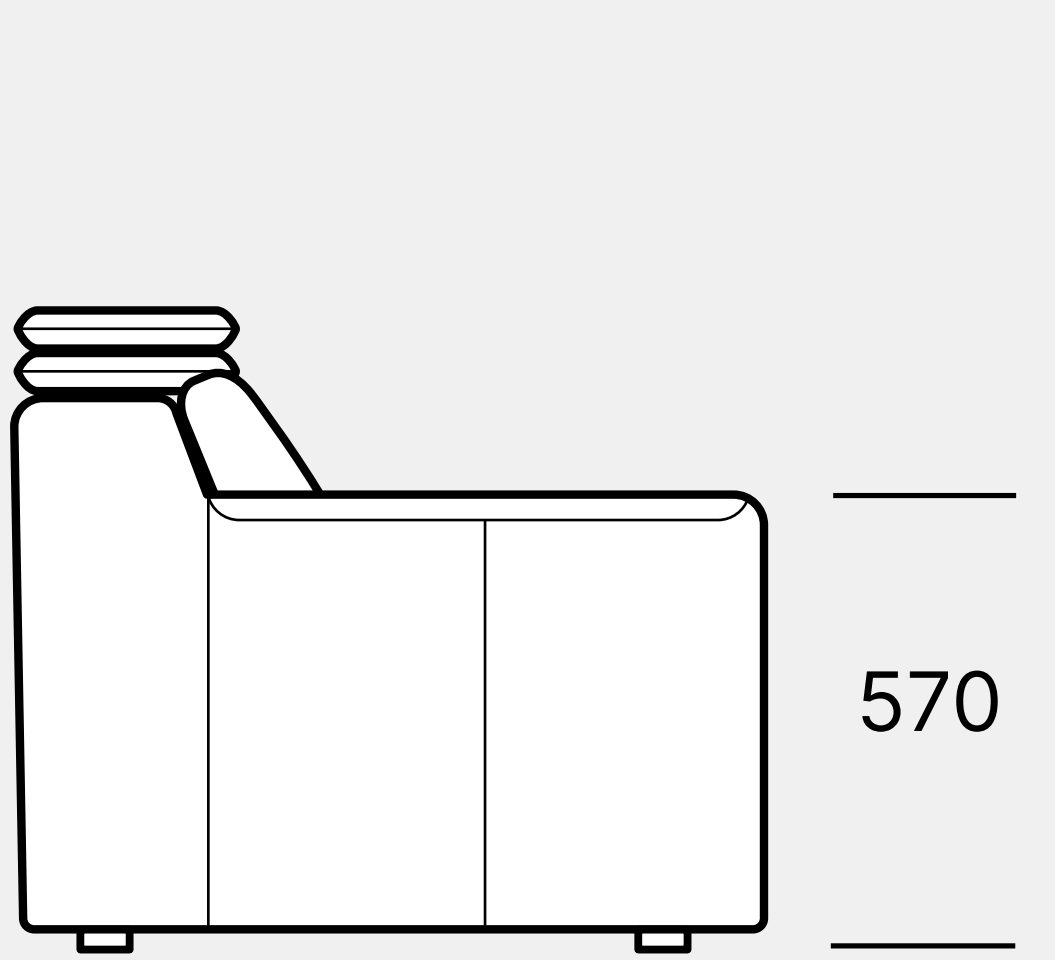

CINEMA DECO

Islington

Single

Double, Console Arm

Love Seat

Single Upright

Single Reclined

Daybed Upright

Daybed Reclined

Daybed

Chaise

Single

Single Arm

Single Wedge

Double Console

Double Wedge Console