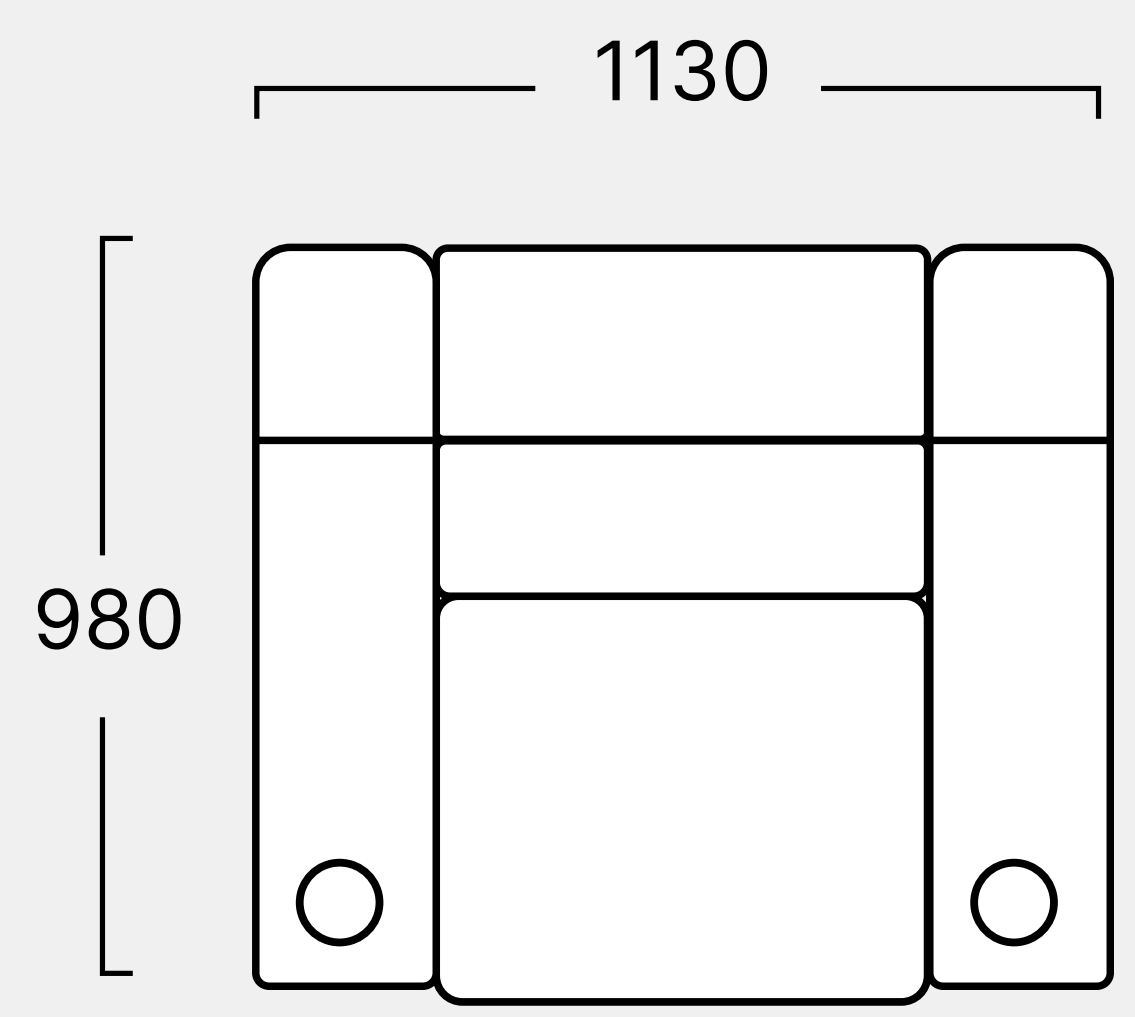

CINEMA DECO

Islington

Single

Double, Console Arm

Love Seat

Single Upright

Single Reclined

Daybed Upright

Daybed Reclined

Daybed

Chaise

Single

Single Arm

Single Wedge

Double Console

Double Wedge Console