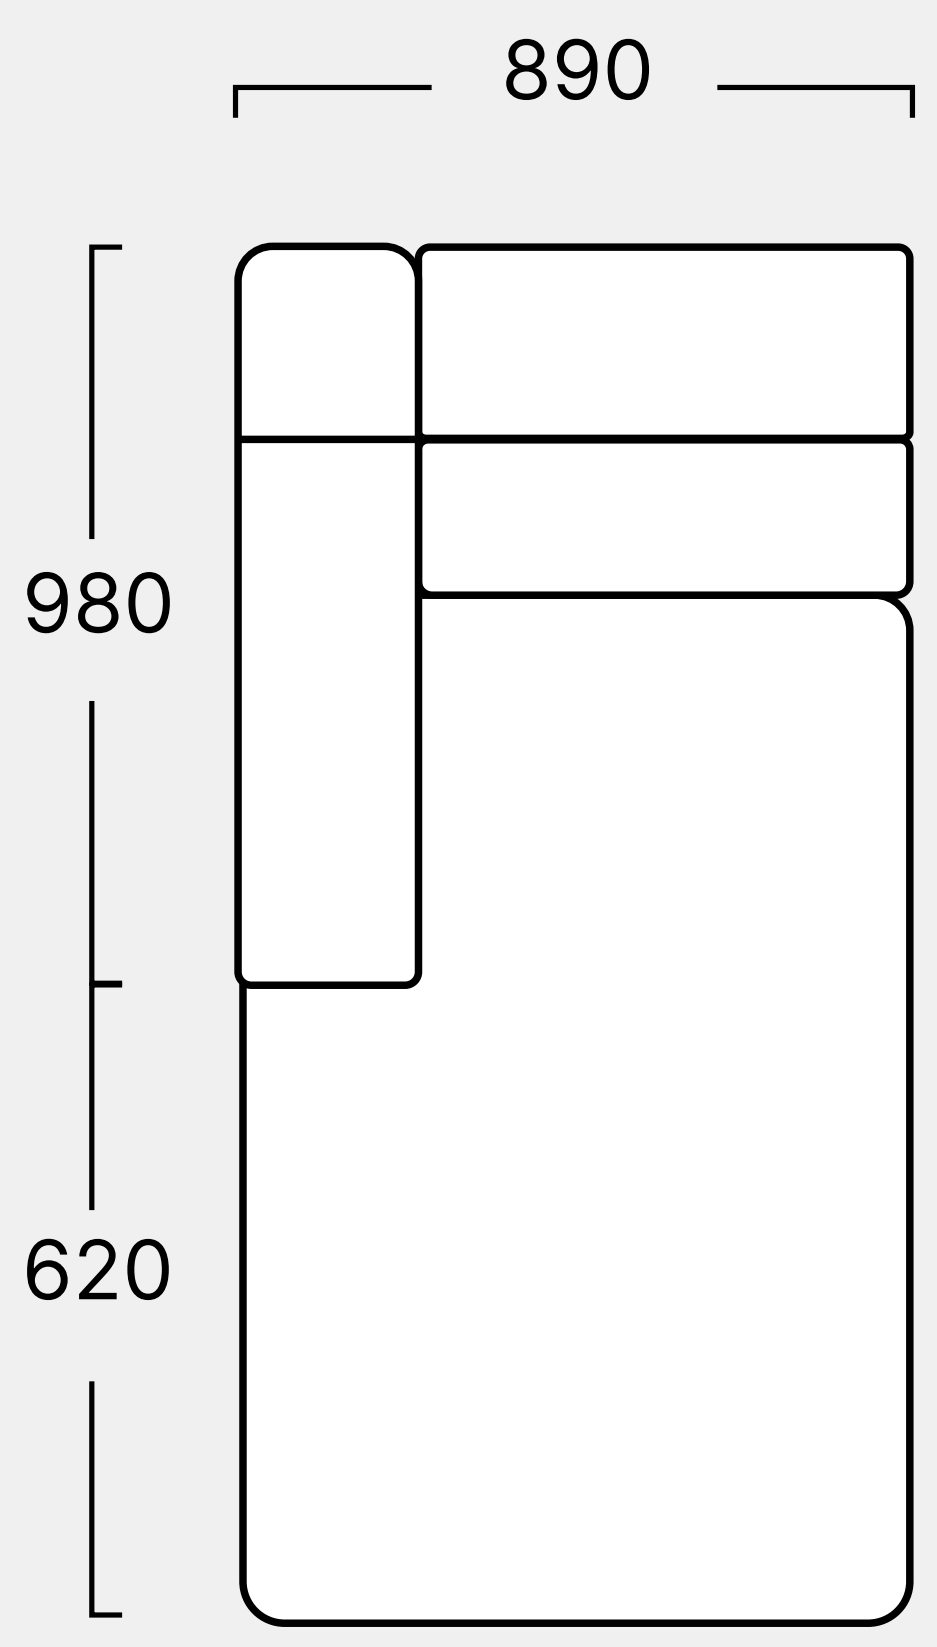

CINEMA DECO

Islington

Single

Double, Console Arm

Love Seat

Single Upright

Single Reclined

Daybed Upright

Daybed Reclined

Daybed

Chaise

Single

Single Arm

Single Wedge

Double Console

Double Wedge Console