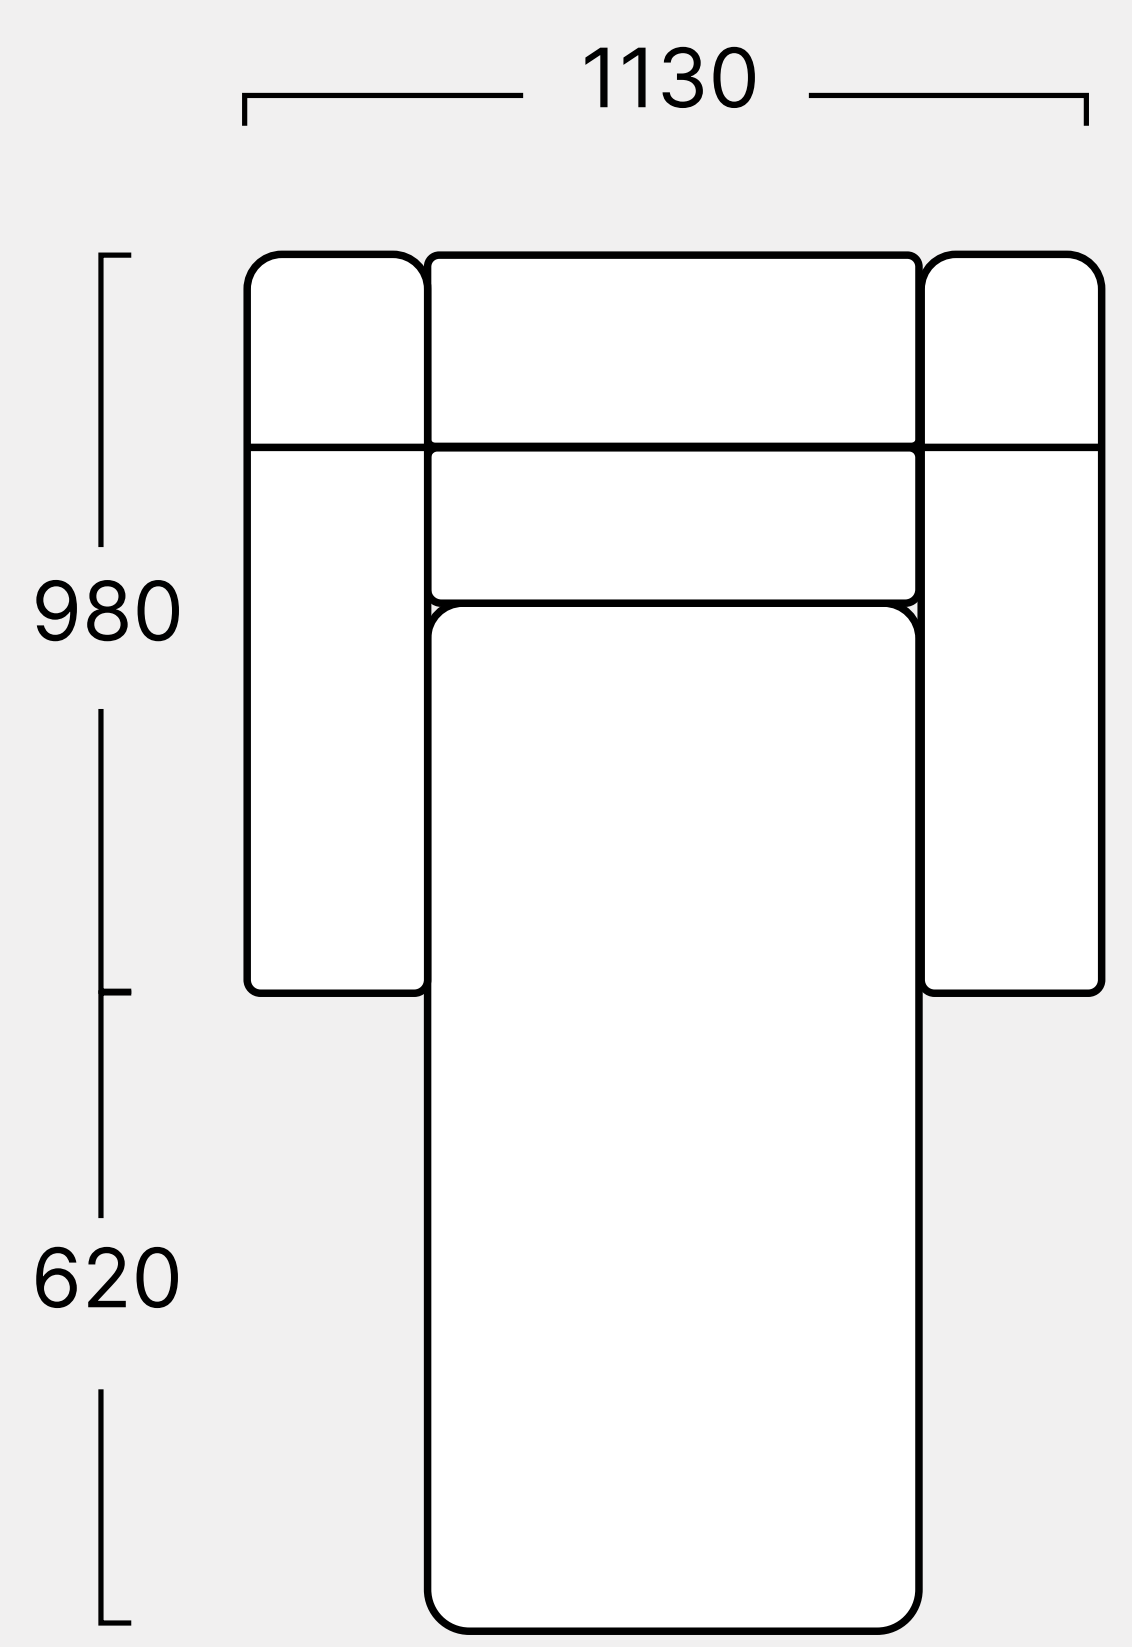

CINEMA DECO

Islington

Single

Double, Console Arm

Love Seat

Single Upright

Single Reclined

Daybed Upright

Daybed Reclined

Daybed

Chaise

Single

Single Arm

Single Wedge

Double Console

Double Wedge Console