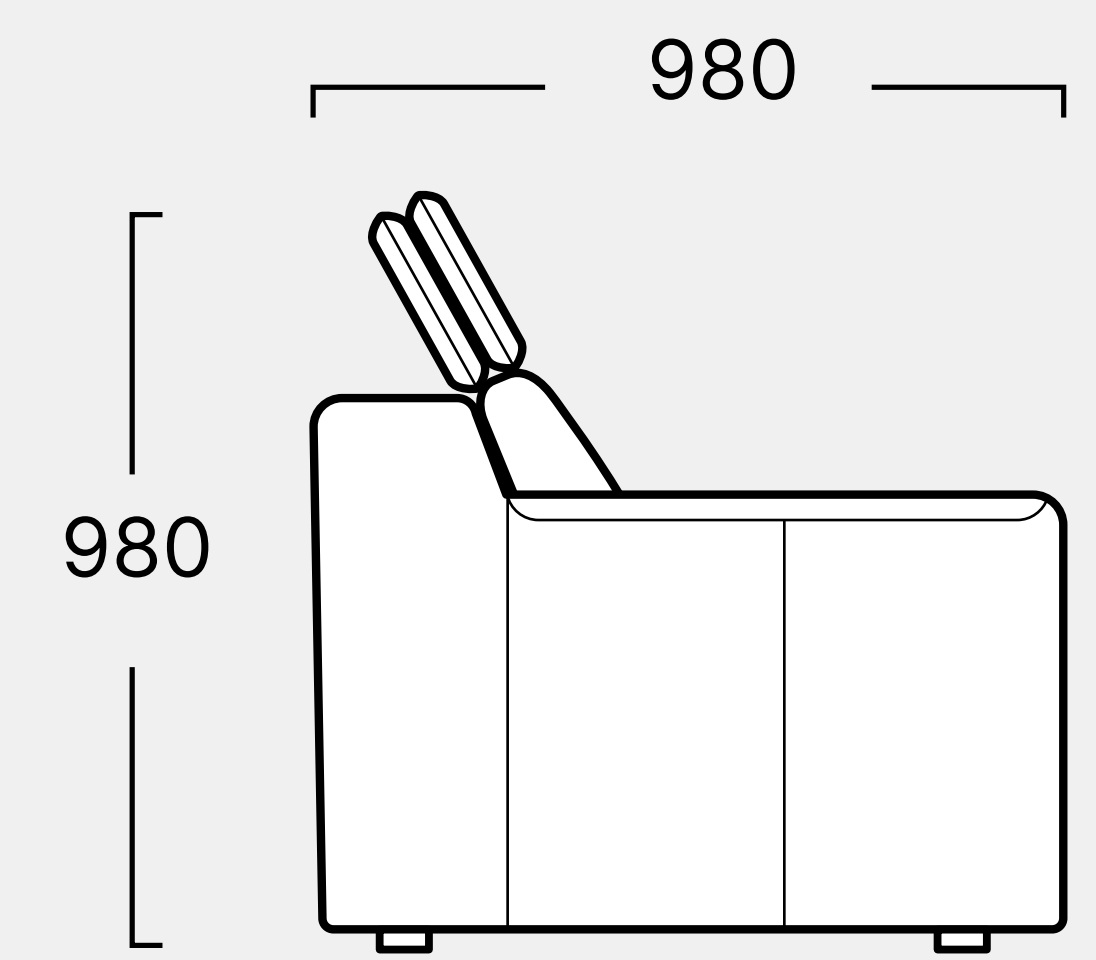

CINEMA DECO

Islington

Single

Double, Console Arm

Love Seat

Single Upright

Single Reclined

Daybed Upright

Daybed Reclined

Daybed

Chaise

Single

Single Arm

Single Wedge

Double Console

Double Wedge Console