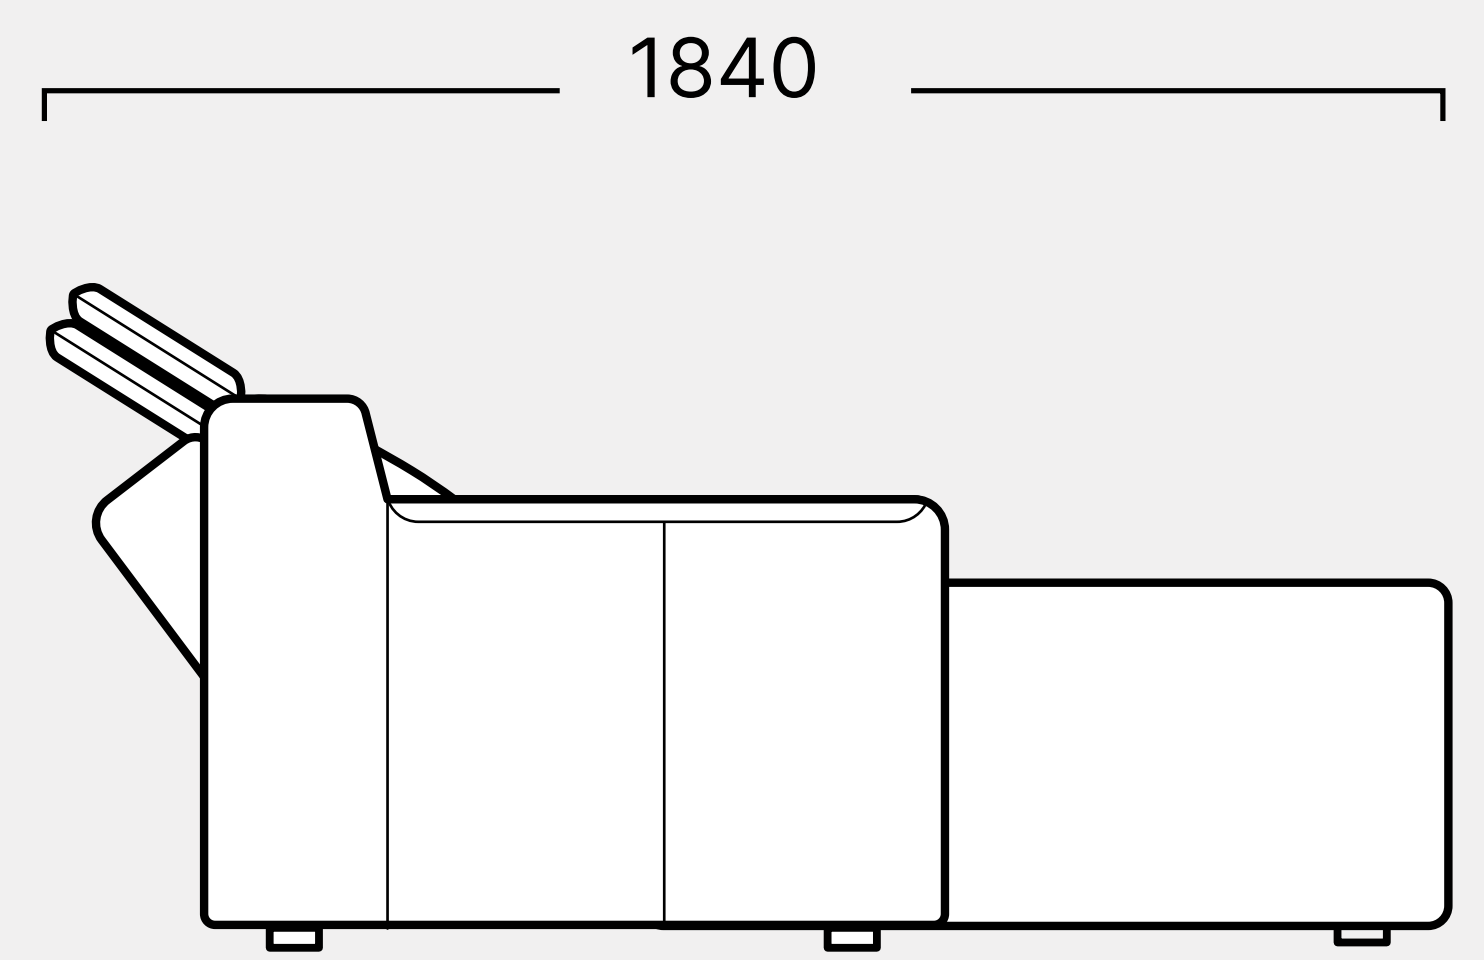

CINEMA DECO

Islington

Single

Double, Console Arm

Love Seat

Single Upright

Single Reclined

Daybed Upright

Daybed Reclined

Daybed

Chaise

Single

Single Arm

Single Wedge

Double Console

Double Wedge Console