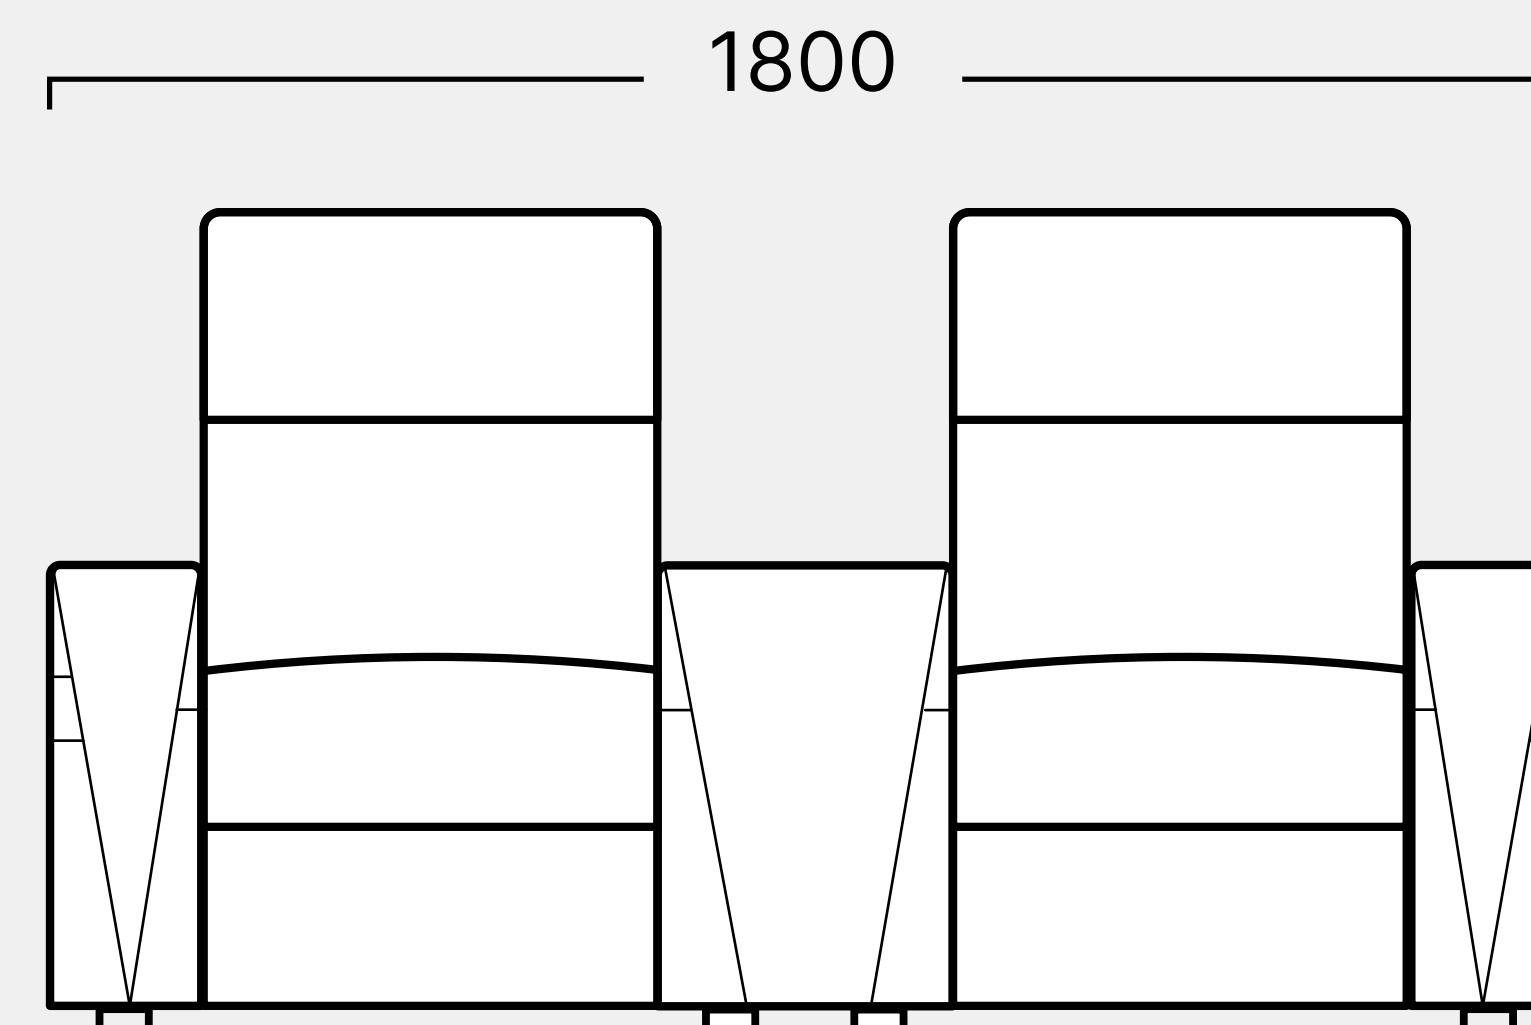

Single

2 Row Straight, Single Arm

2 Row Straight, Console Arm

Love Seat

Upright

Single Reclined

Single

Single Arm

Single Wedge Console

Double Arm Console

Double Wedge Console

CINEMA DECO

Hampstead