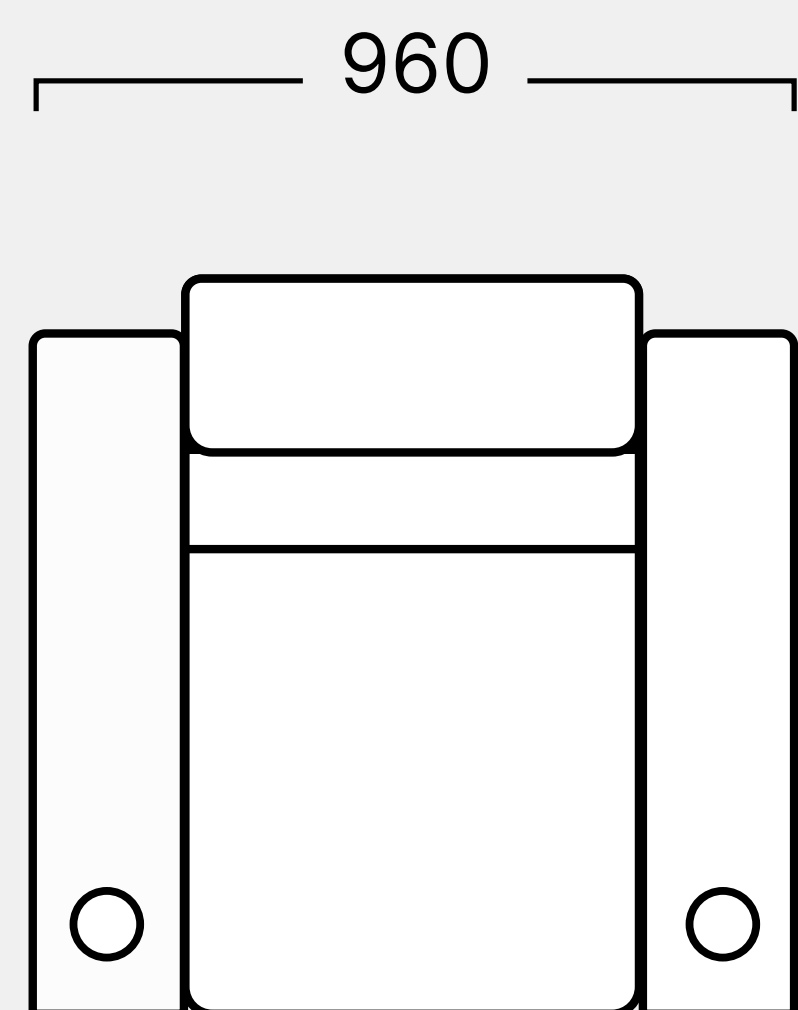

Single

2 Row Straight, Single Arm

2 Row Straight, Console Arm

Love Seat

Upright

Single Reclined

Single

Single Arm

Single Wedge Console

Double Arm Console

Double Wedge Console

CINEMA DECO

Hampstead