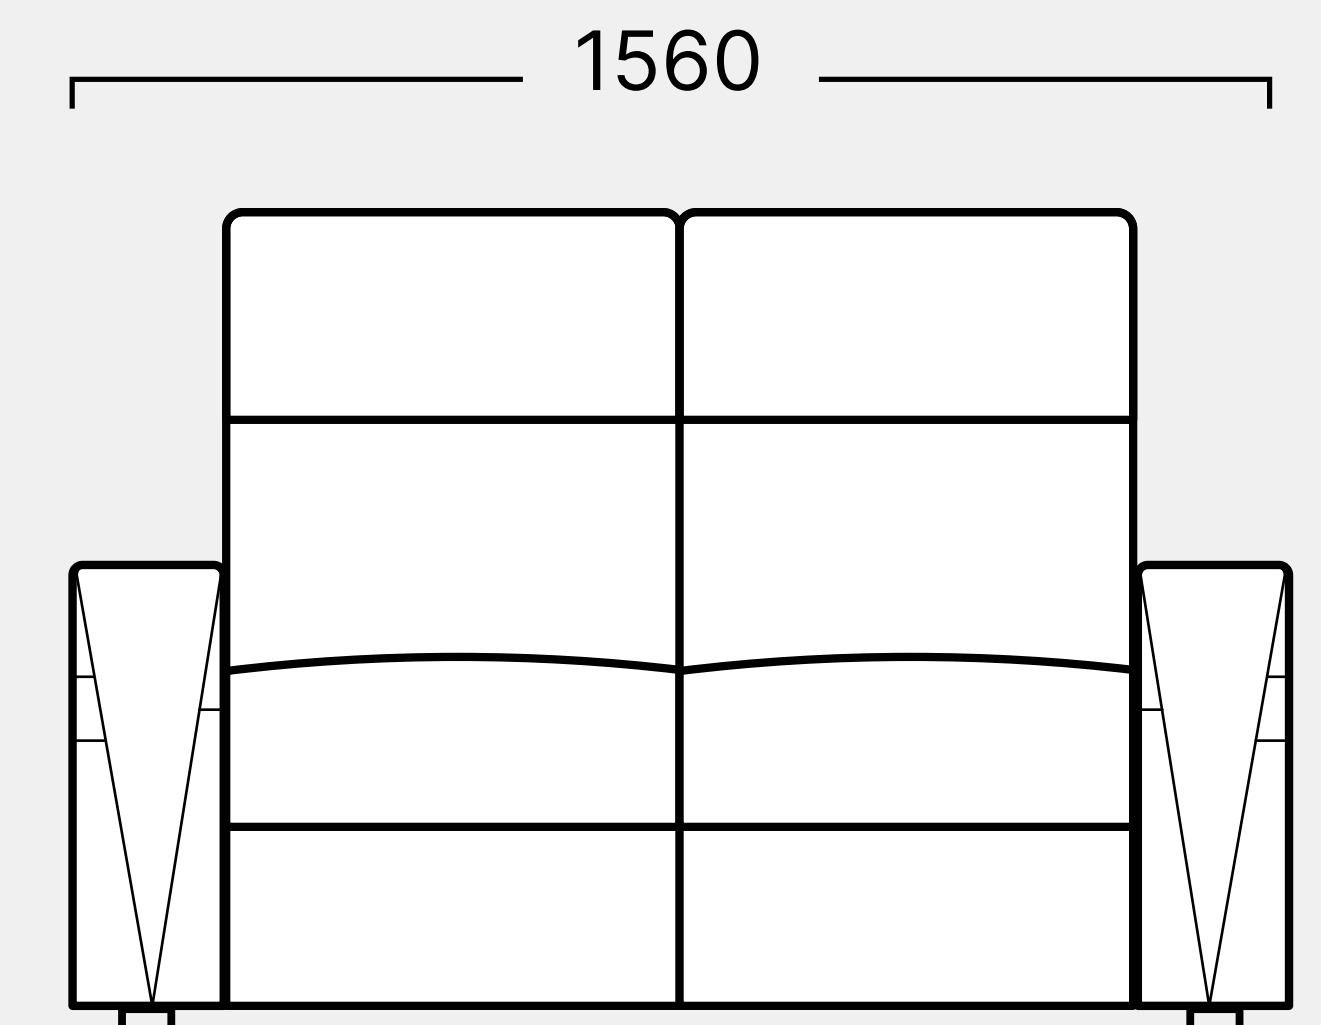

Single

2 Row Straight, Single Arm

2 Row Straight, Console Arm

Love Seat

Upright

Single Reclined

Single

Single Arm

Single Wedge Console

Double Arm Console

Double Wedge Console

CINEMA DECO

Hampstead