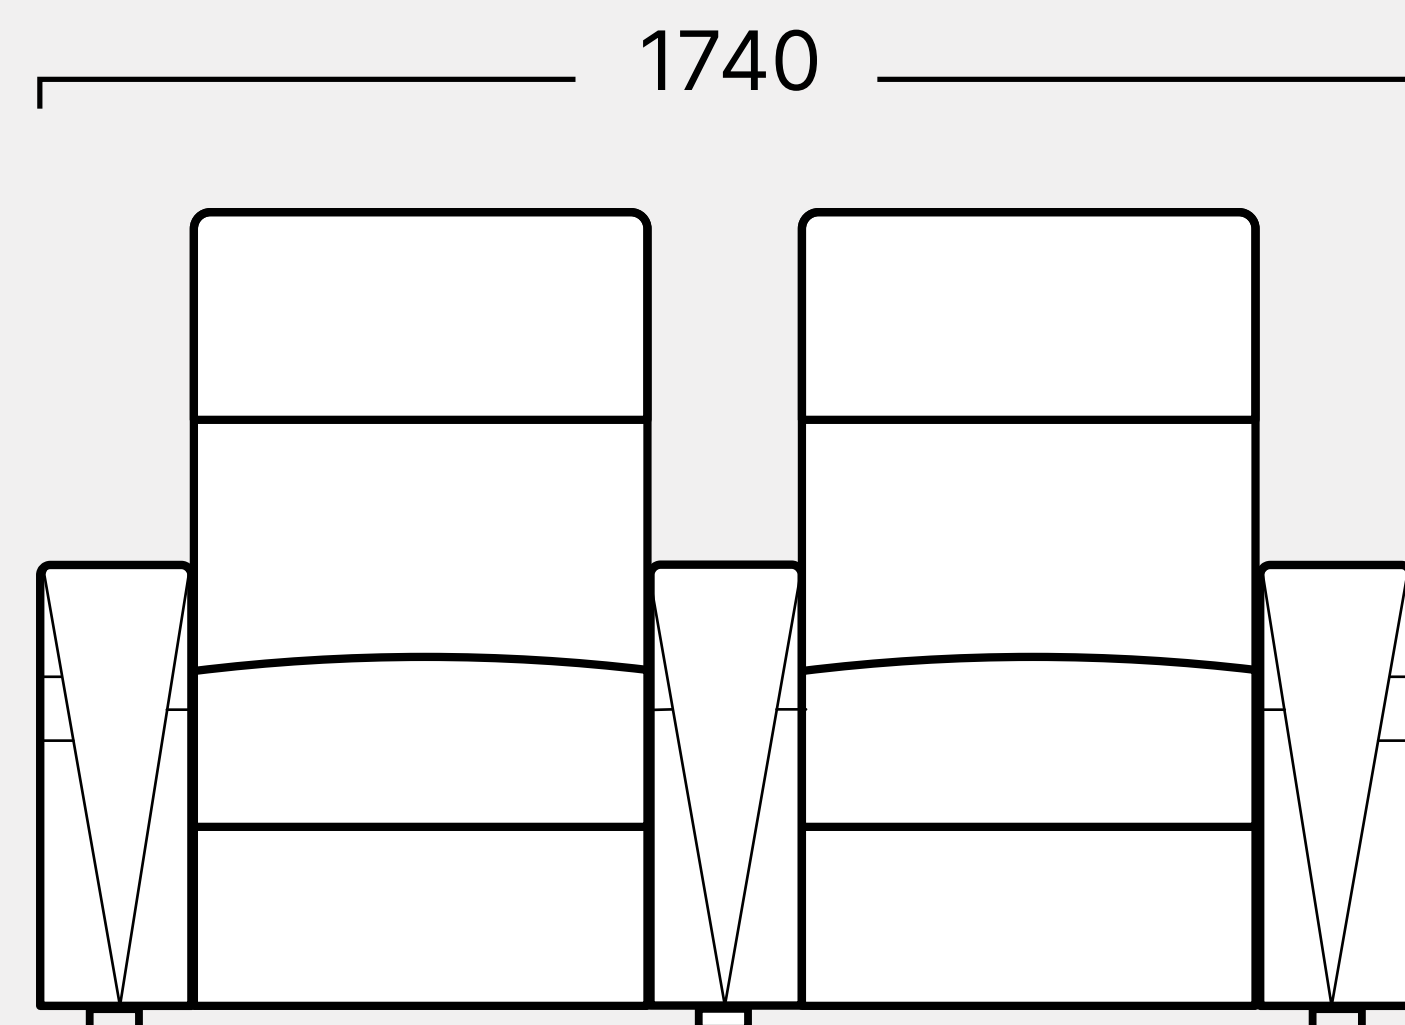

Single

2 Row Straight, Single Arm

2 Row Straight, Console Arm

Love Seat

Upright

Single Reclined

Single

Single Arm

Single Wedge Console

Double Arm Console

Double Wedge Console

CINEMA DECO

Hampstead