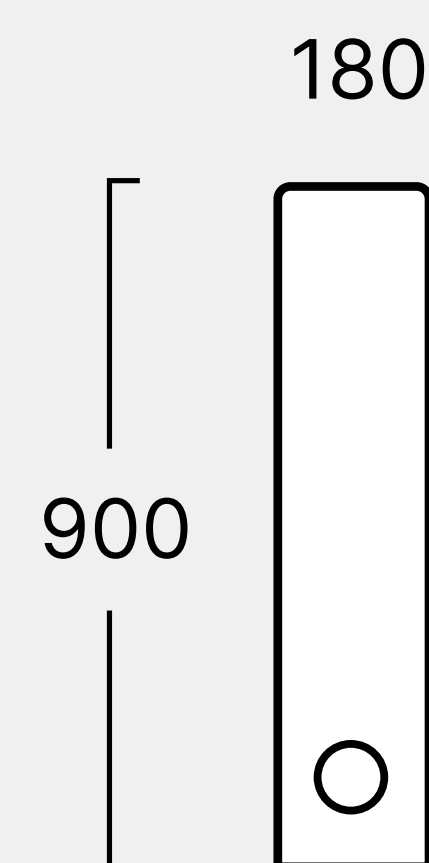

Single

2 Row Straight, Single Arm

2 Row Straight, Console Arm

Love Seat

Upright

Single Reclined

Single

Single Arm

Single Wedge Console

Double Arm Console

Double Wedge Console

CINEMA DECO

Hampstead